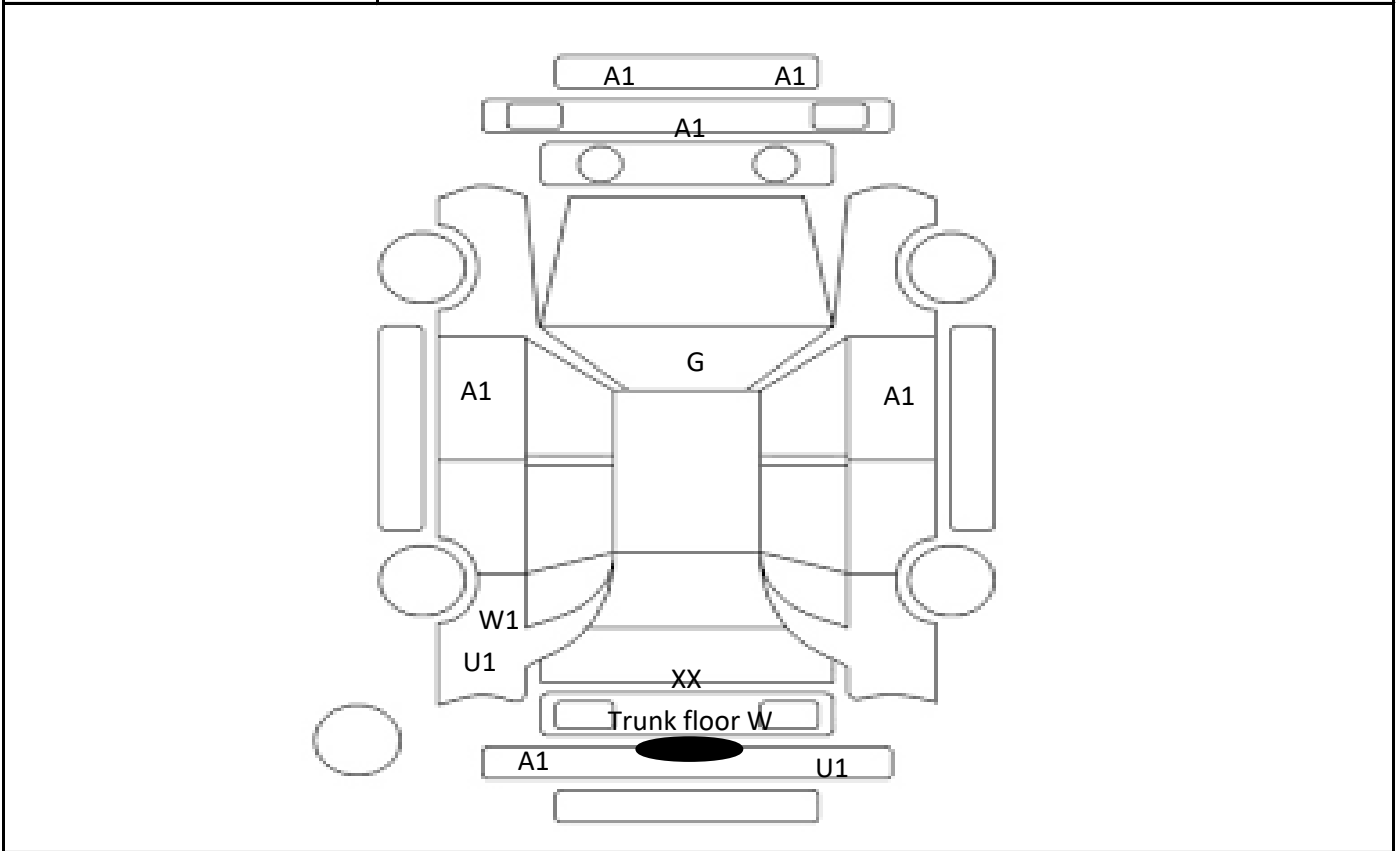

Car Number	Chassis Number
F27-C64	ZVW40-3087983

(Remark)

A(Scratch)    U(Dent)    S(Rust)    W(Uneven paint)    X(Crack)    C(Corrode)    P(Paint Faded)  
 XX(Replacement)    X(Replacement requires)    G(Stone chip in the glass)    Scale: 1 < 2 < 3 < 4