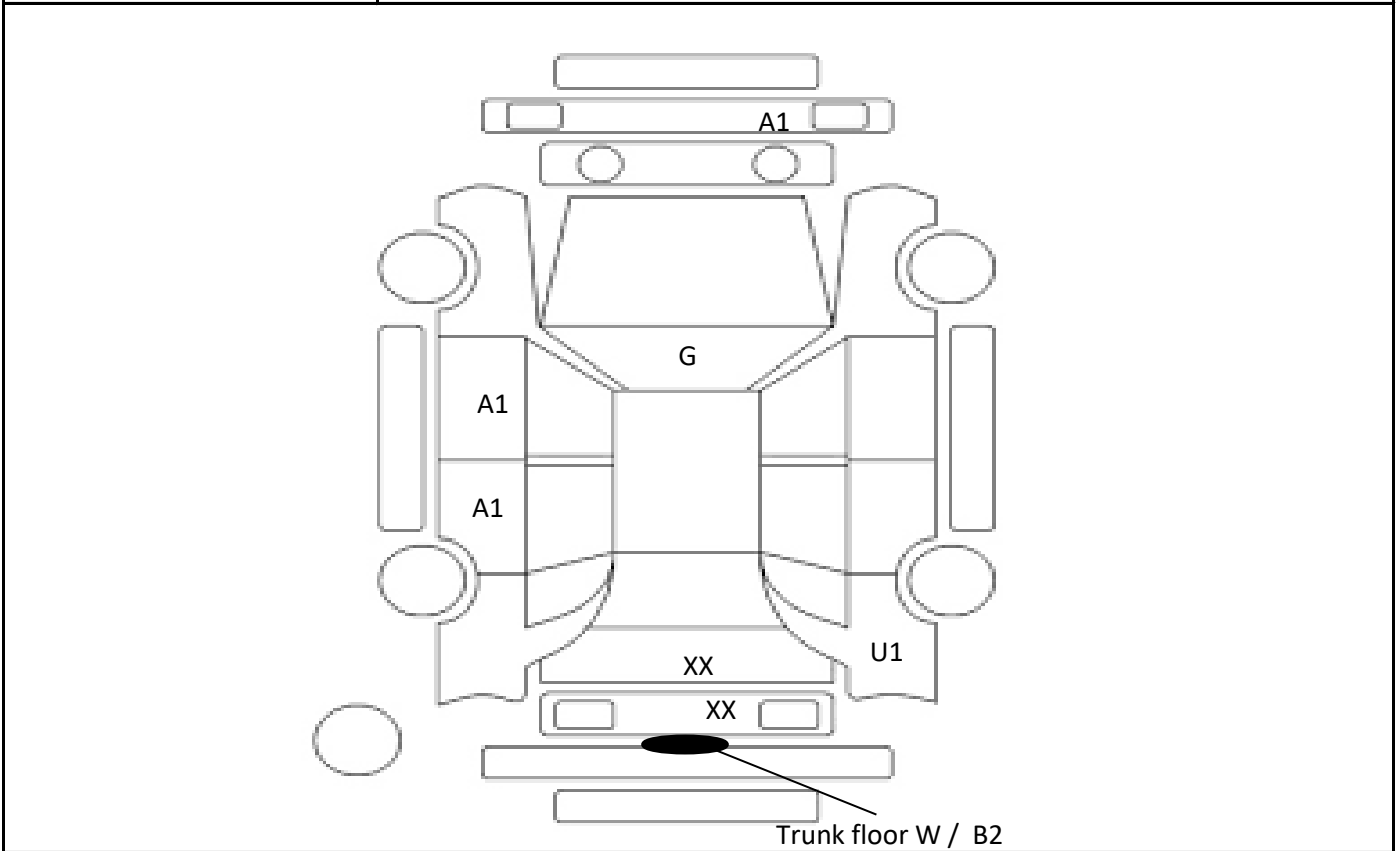

Car Number	Chassis Number
F26-C73	AYH30-0026125

(Remark)

A(Scratch) **U(Dent)** **S(Rust)** **W(Uneven paint)** **X(Crack)** **C(Corrode)** **P(Paint Faded)**
XX(Replacement) **X(Replacement requires)** **G(Stone chip in the glass)** **Scale: 1 < 2 < 3 < 4**