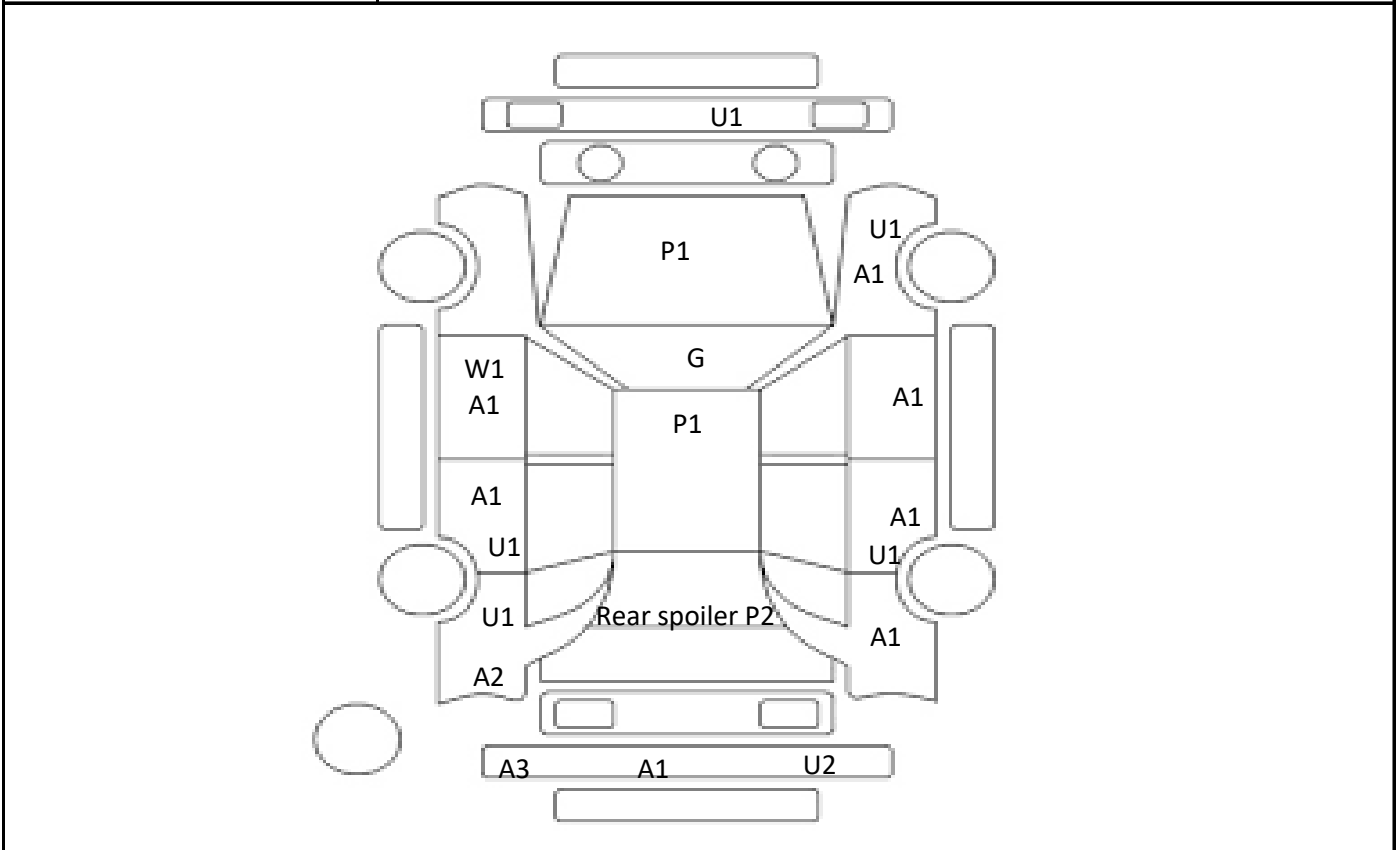

DATE
2024/4/6

Car Number	Chassis Number
F26-C34	ACU30-0070969

(Remark)

A(Scratch)      U(Dent)      S(Rust)      W(Uneven paint)      X(Crack)      C(Corrode)      P(Paint Faded)  
 XX(Replacement)      X(Replacement requires)      G(Stone chip in the glass)      Scale: 1 < 2 < 3 < 4