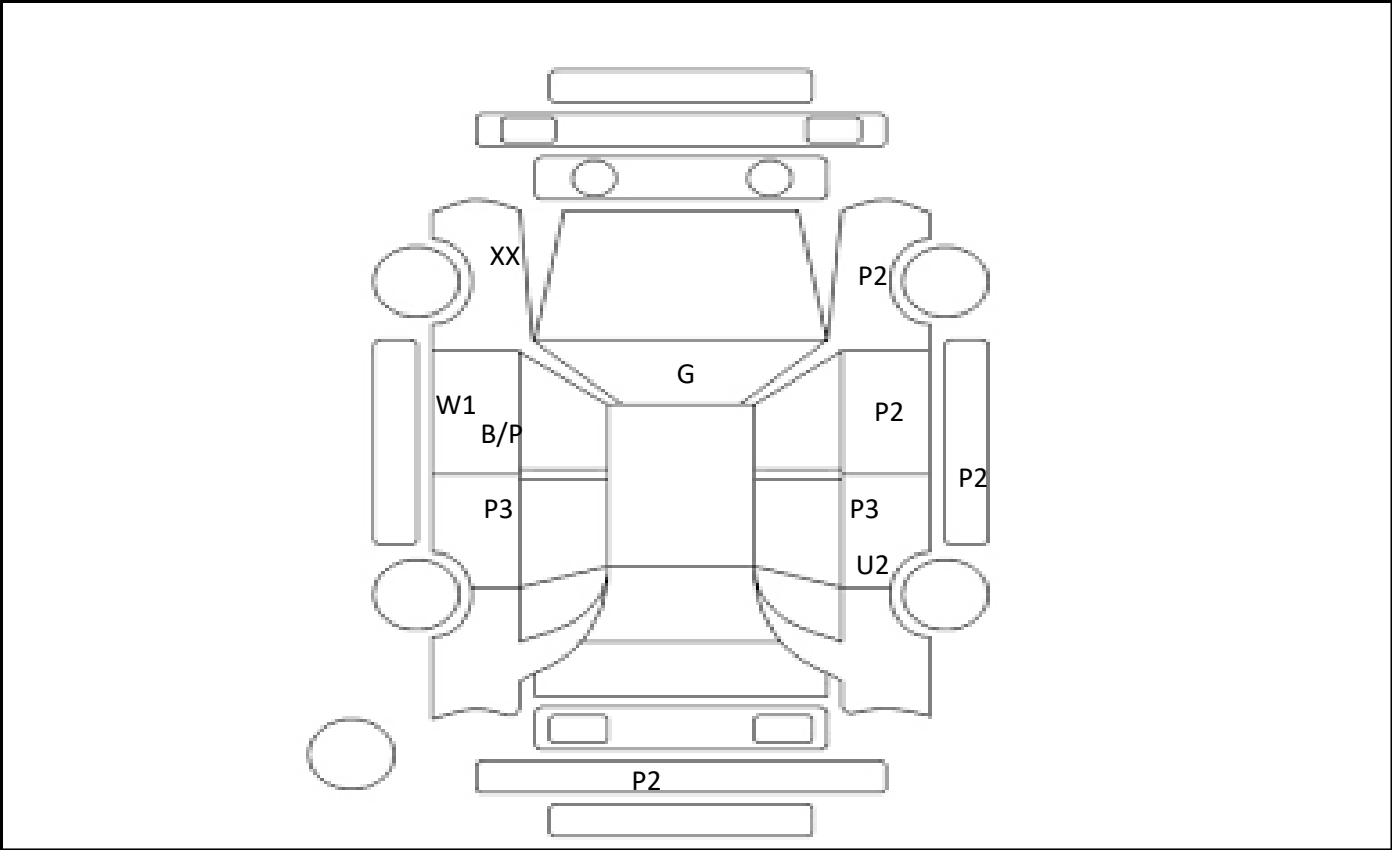

DATE
2024/4/6

Car Number	Chassis Number
F25-C08	ZVW41-3381954

(Remark)
Back monitot does not work.

A(Scratch) U(Dent) S(Rust) W(Uneven paint) X(Crack) C(Corrode) P(Paint Faded)
 XX(Replacement) X(Replacement requires) G(Stone chip in the glass) Scale: 1 < 2 < 3 < 4