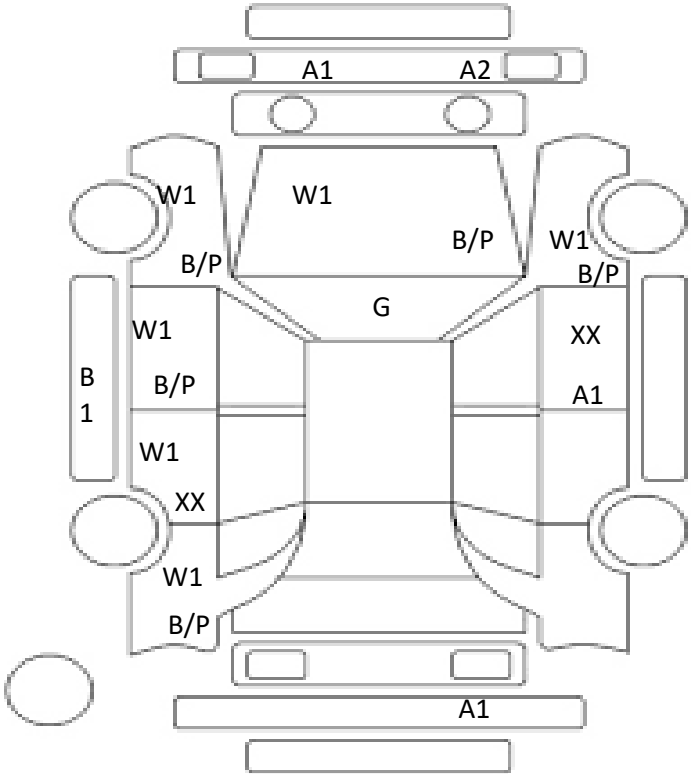

DATE
2024/4/10

Car Number	Chassis Number
F24-C82	ZVW30-5281139

(Remark)

A(Scratch) U(Dent) S(Rust) W(Uneven paint) X(Crack) C(Corrode) P(Paint Faded)
 XX(Replacement) X(Replacement requires) G(Stone chip in the glass) Scale: 1 < 2 < 3 < 4