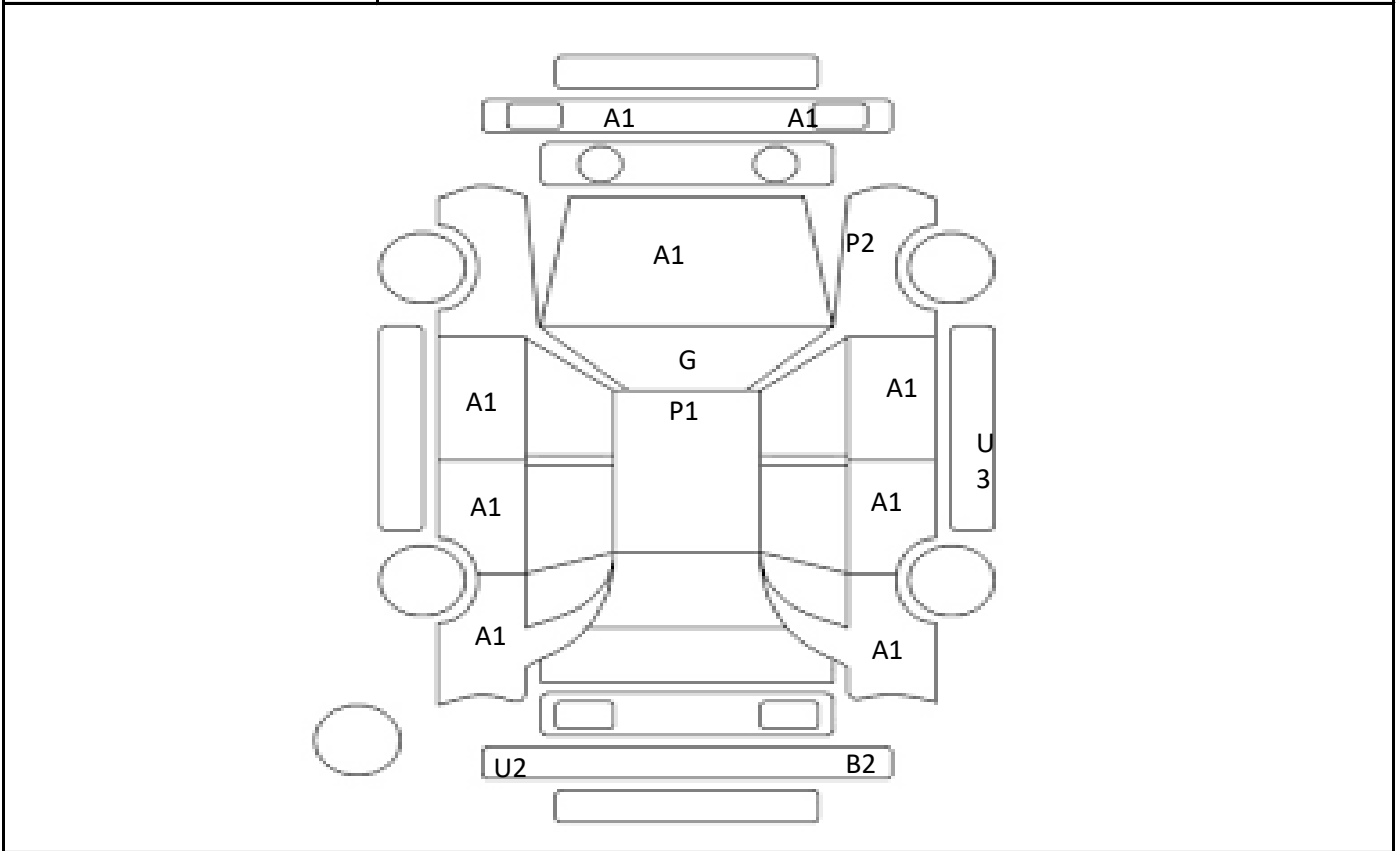

DATE
2024/4/5

Car Number	Chassis Number
F24-C67	ACA38-5209505

(Remark)

A(Scratch) U(Dent) S(Rust) W(Uneven paint) X(Crack) C(Corrode) P(Paint Faded)
 XX(Replacement) X(Replacement requires) G(Stone chip in the glass) Scale: 1 < 2 < 3 < 4