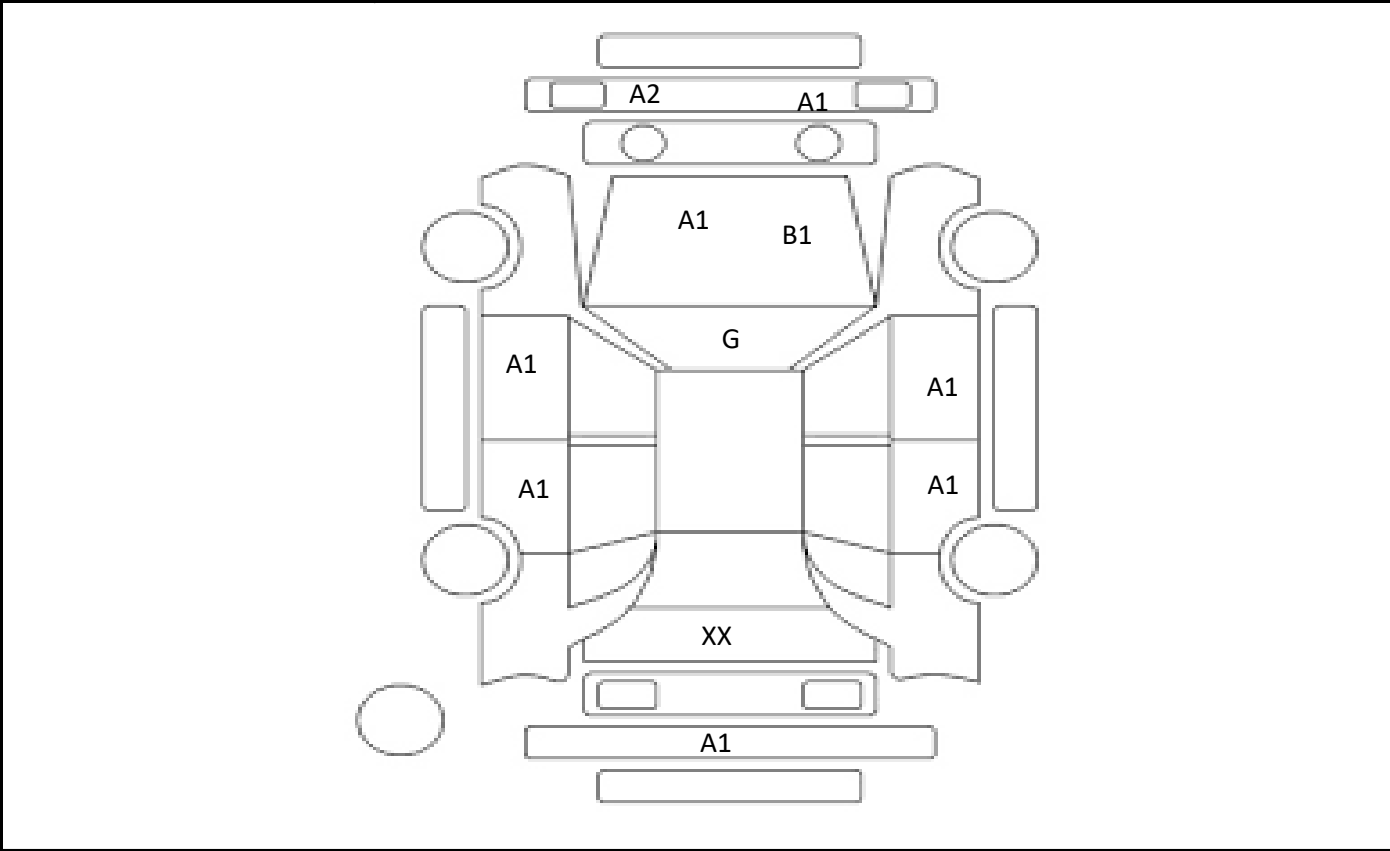

DATE
2024/4/17

Car Number	Chassis Number
F22-C87	ZVW41-0079456

(Remark)

A(Scratch)    U(Dent)    S(Rust)    W(Uneven paint)    X(Crack)    C(Corrode)    P(Paint Faded)  
 XX(Replacement)    X(Replacement requires)    G(Stone chip in the glass)    Scale: 1 < 2 < 3 < 4