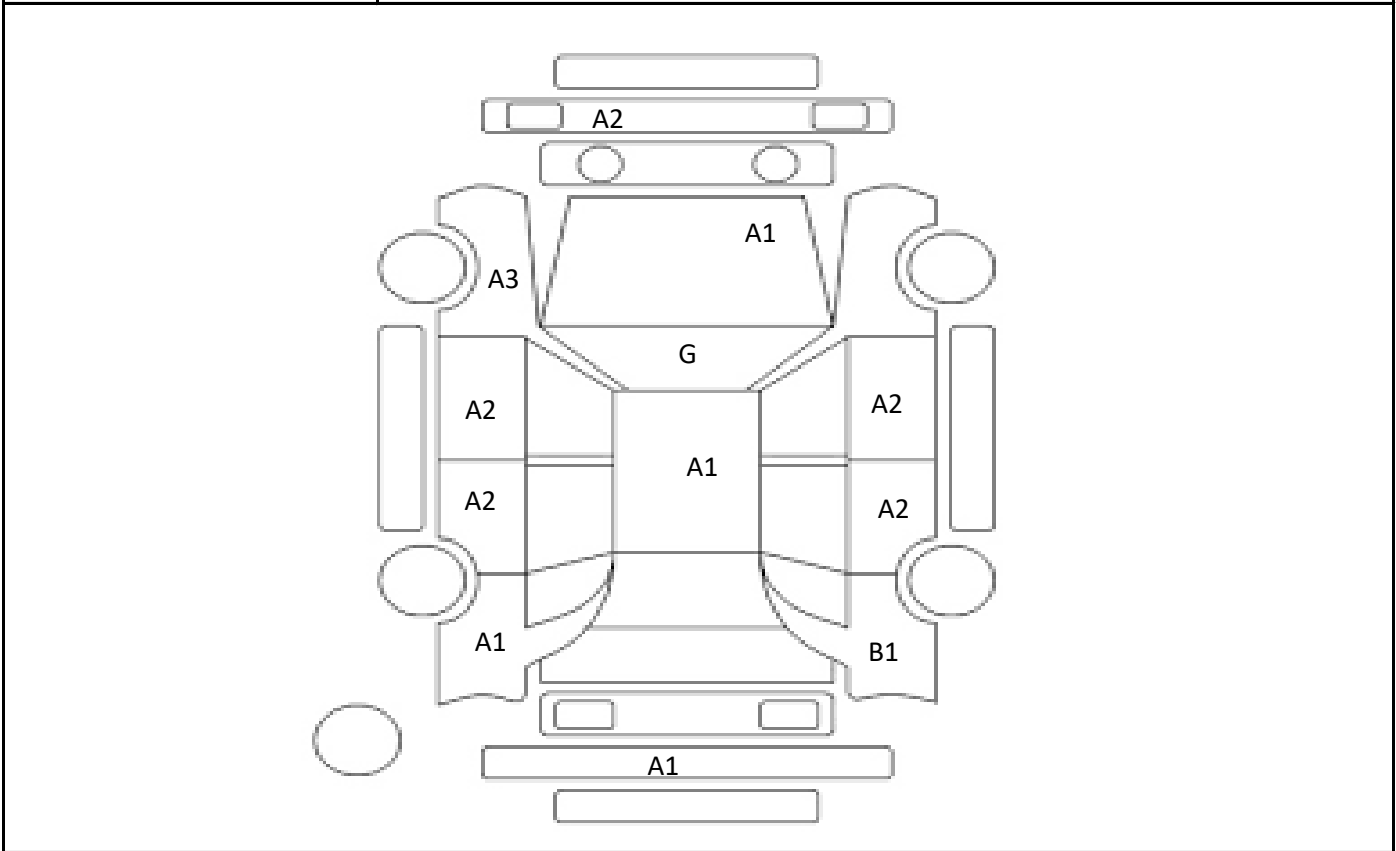

Car Number	Chassis Number
F22-C84	NKE165-7200119

(Remark)

A(Scratch) U(Dent) S(Rust) W(Uneven paint) X(Crack) C(Corrode) P(Paint Faded)
 XX(Replacement) X(Replacement requires) G(Stone chip in the glass) Scale: 1 < 2 < 3 < 4