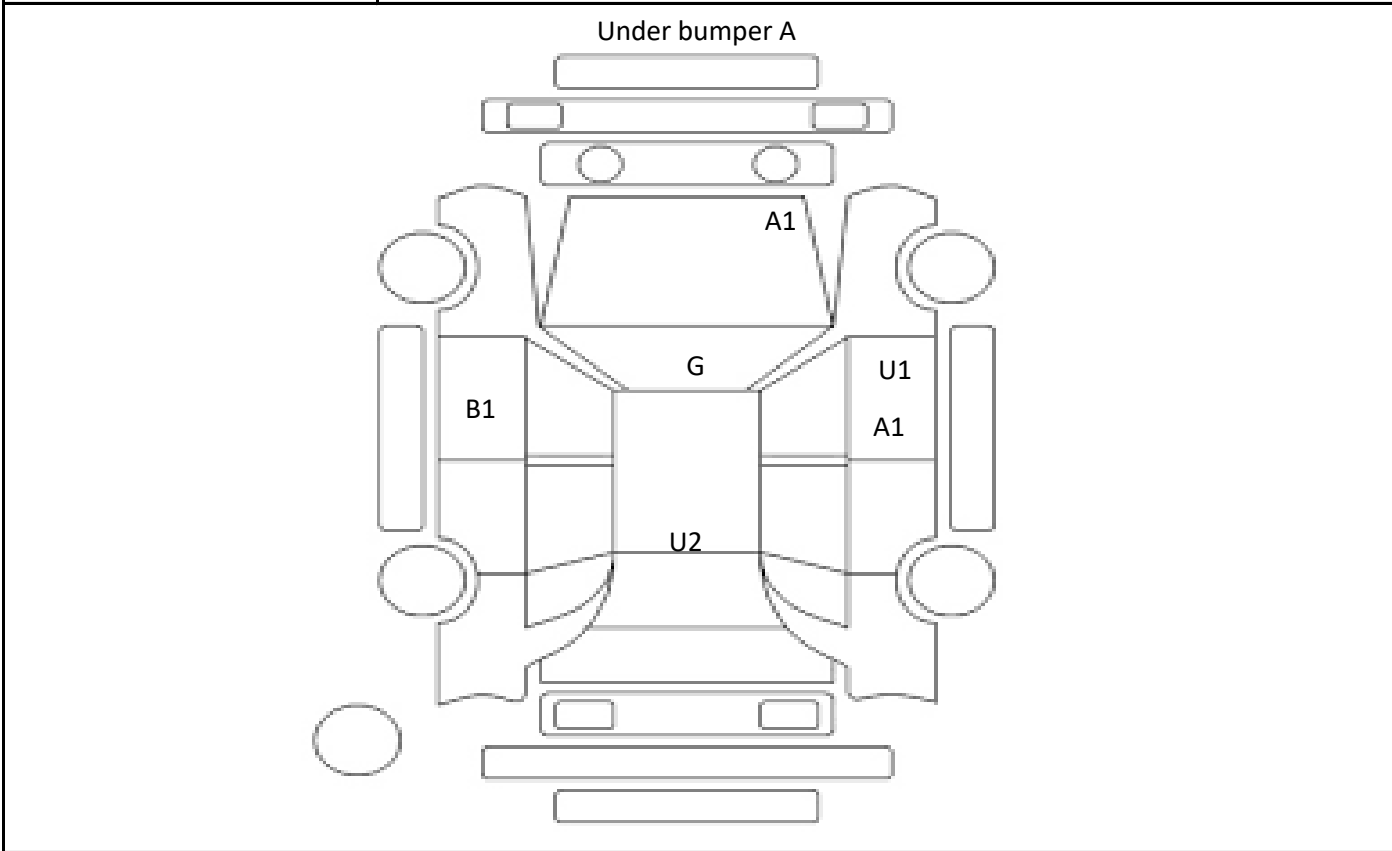

DATE
2024/4/2

Car Number	Chassis Number
F22-C00	AYH30-0015989

(Remark)

A(Scratch) U(Dent) S(Rust) W(Uneven paint) X(Crack) C(Corrode) P(Paint Faded)
 XX(Replacement) X(Replacement requires) G(Stone chip in the glass) Scale: 1 < 2 < 3 < 4