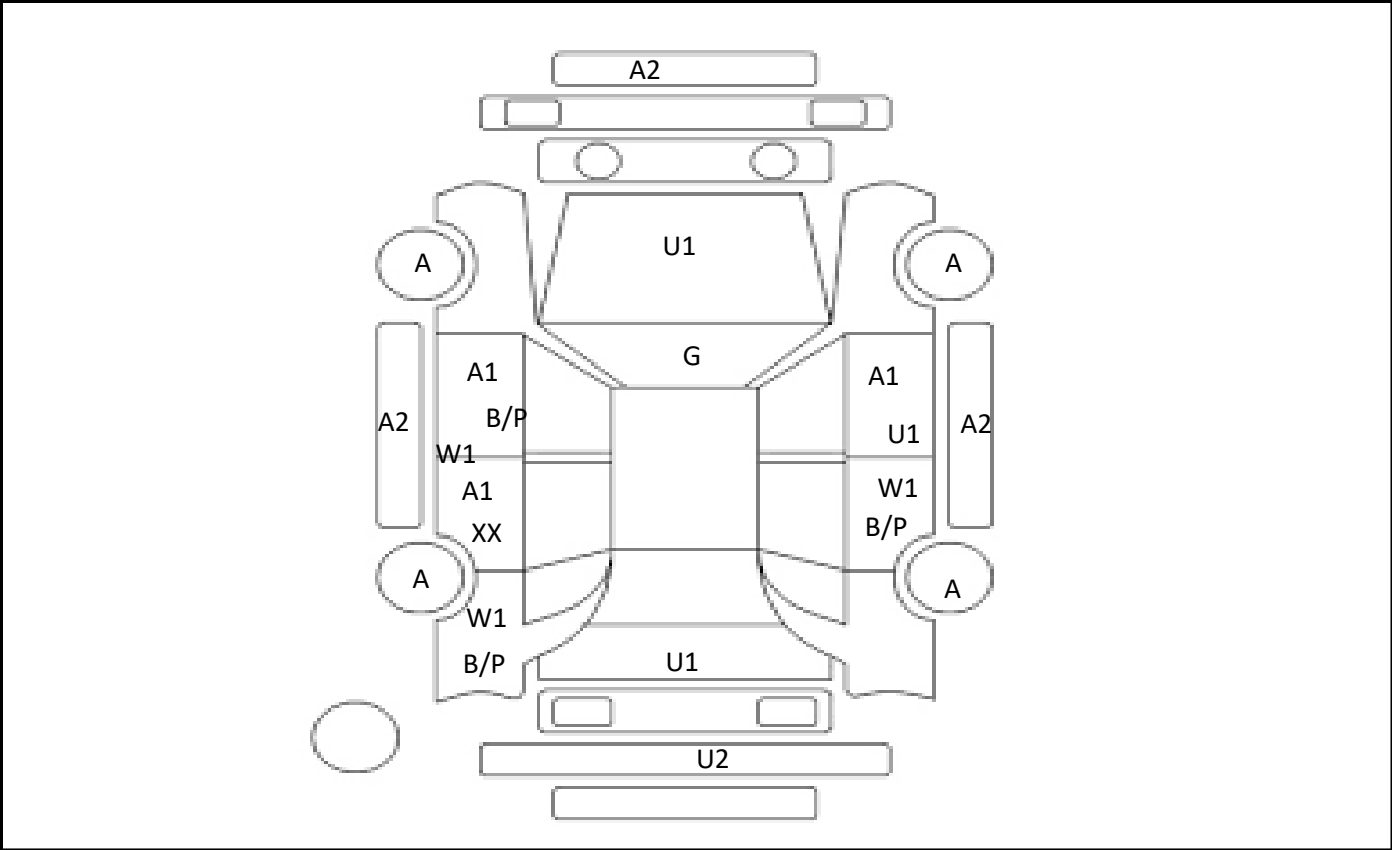

DATE
2024/4/6

Car Number	Chassis Number
F21-C82	AZK10-2015422

(Remark)

A(Scratch) U(Dent) S(Rust) W(Uneven paint) X(Crack) C(Corrode) P(Paint Faded)
 XX(Replacement) X(Replacement requires) G(Stone chip in the glass) Scale: 1 < 2 < 3 < 4