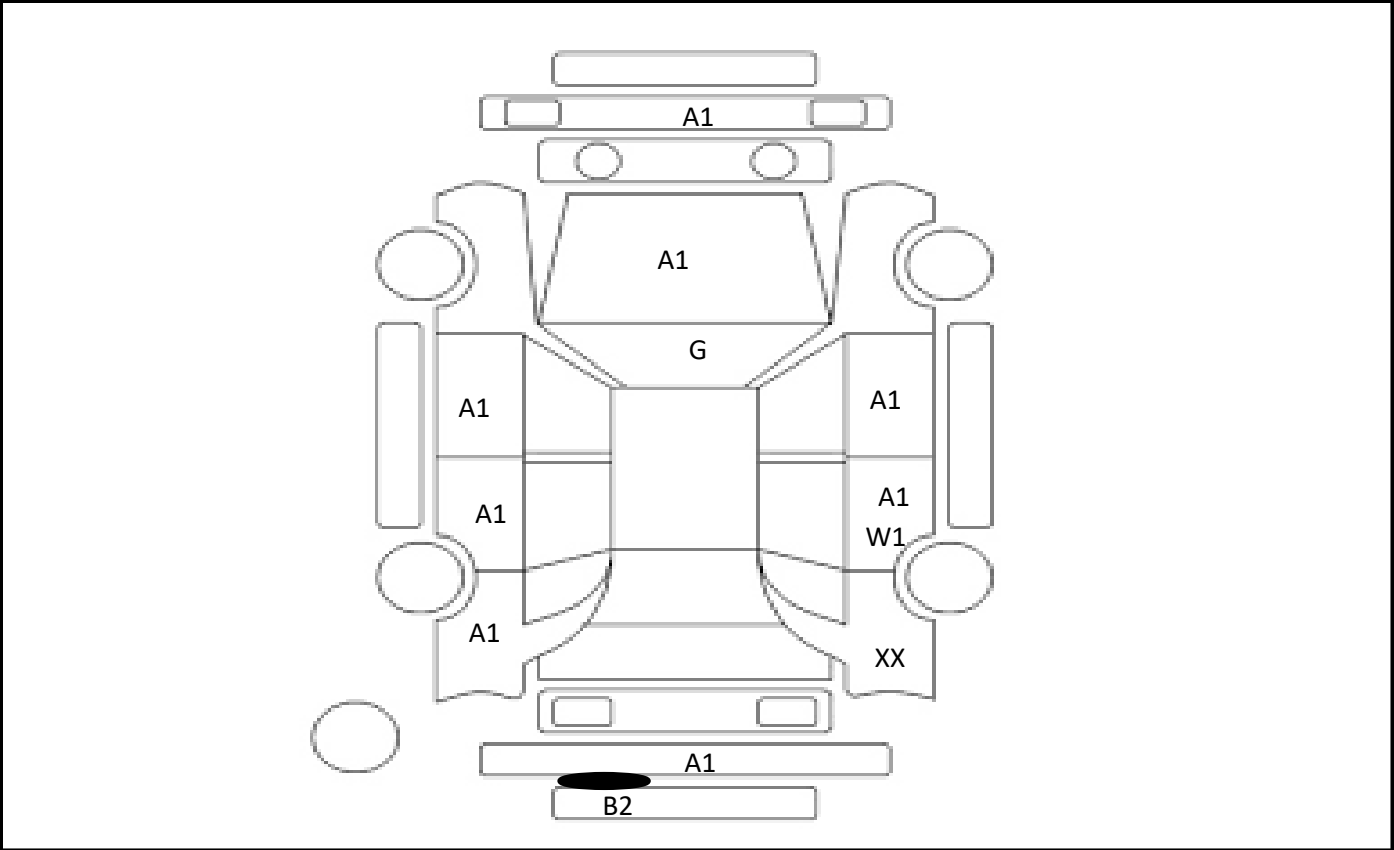

DATE
2024/4/6

Car Number	Chassis Number
F21-C81	ZWR80-0113656

(Remark)

A(Scratch) U(Dent) S(Rust) W(Uneven paint) X(Crack) C(Corrode) P(Paint Faded)
 XX(Replacement) X(Replacement requires) G(Stone chip in the glass) Scale: 1 < 2 < 3 < 4