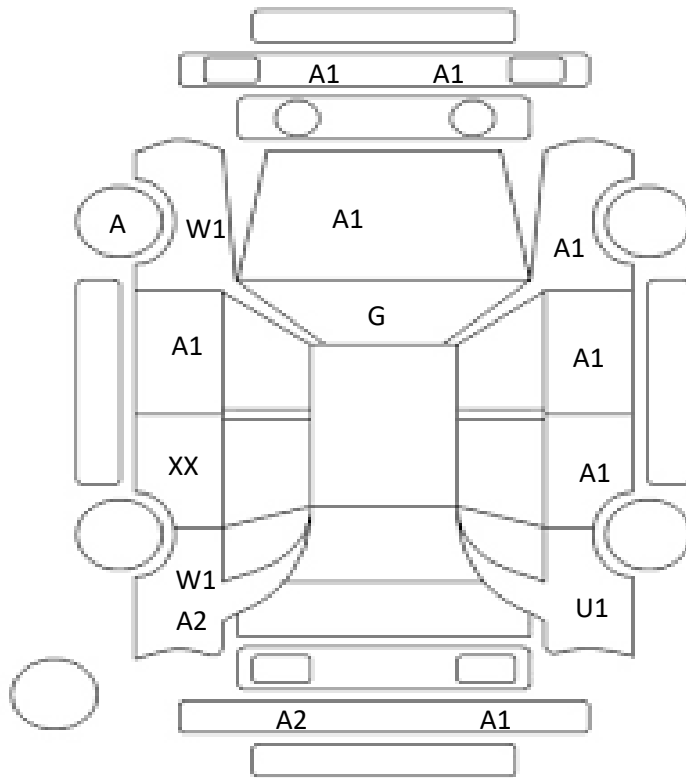

DATE
2024/4/5

Car Number	Chassis Number
F21-C46	ZVW41-3290579

(Remark)

A(Scratch)    U(Dent)    S(Rust)    W(Uneven paint)    X(Crack)    C(Corrode)    P(Paint Faded)  
 XX(Replacement)    X(Replacement requires)    G(Stone chip in the glass)    Scale: 1 < 2 < 3 < 4