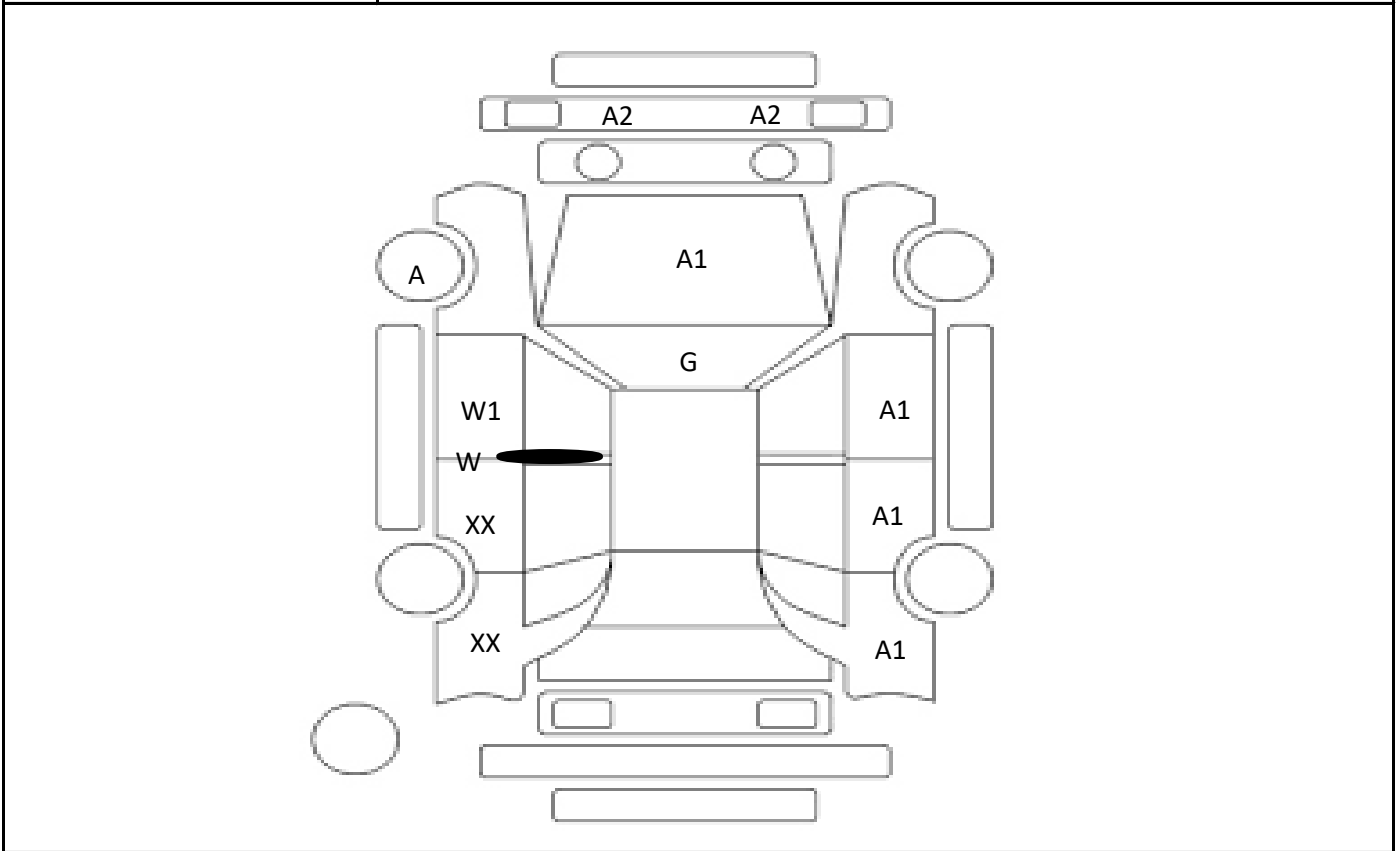

Car Number	Chassis Number
F21-C41	AXVH70-1049691

(Remark)

A(Scratch) U(Dent) S(Rust) W(Uneven paint) X(Crack) C(Corrode) P(Paint Faded)
 XX(Replacement) X(Replacement requires) G(Stone chip in the glass) Scale: 1 < 2 < 3 < 4