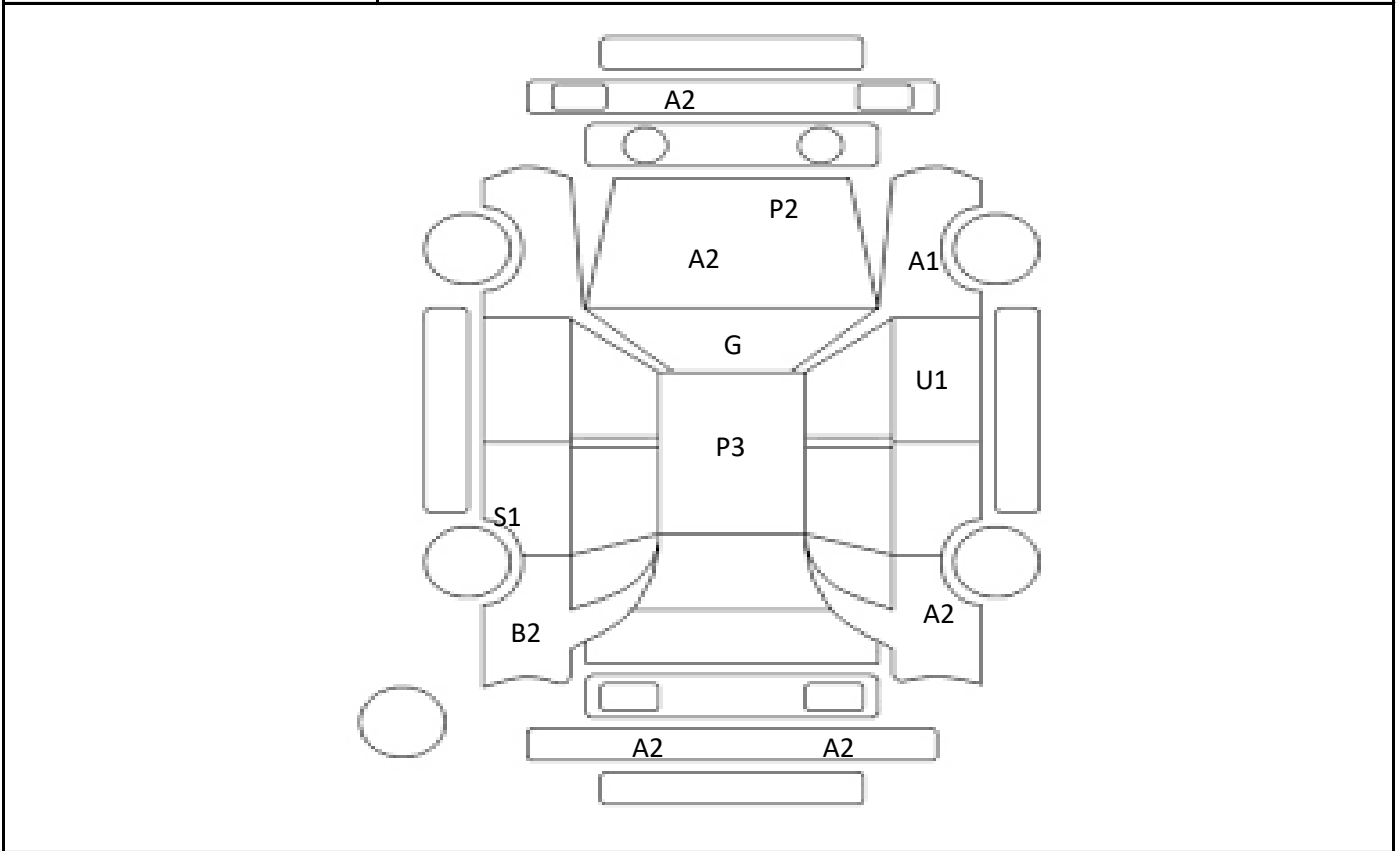

Car Number	Chassis Number
F21-C40	SXM10-7158670

(Remark)
 Both side power mirrors do not work automatically

A(Scratch) **U**(Dent) **S**(Rust) **W**(Uneven paint) **X**(Crack) **C**(Corrode) **P**(Paint Faded)
XX(Replacement) **X**(Replacement requires) **G**(Stone chip in the glass) **Scale: 1 < 2 < 3 < 4**