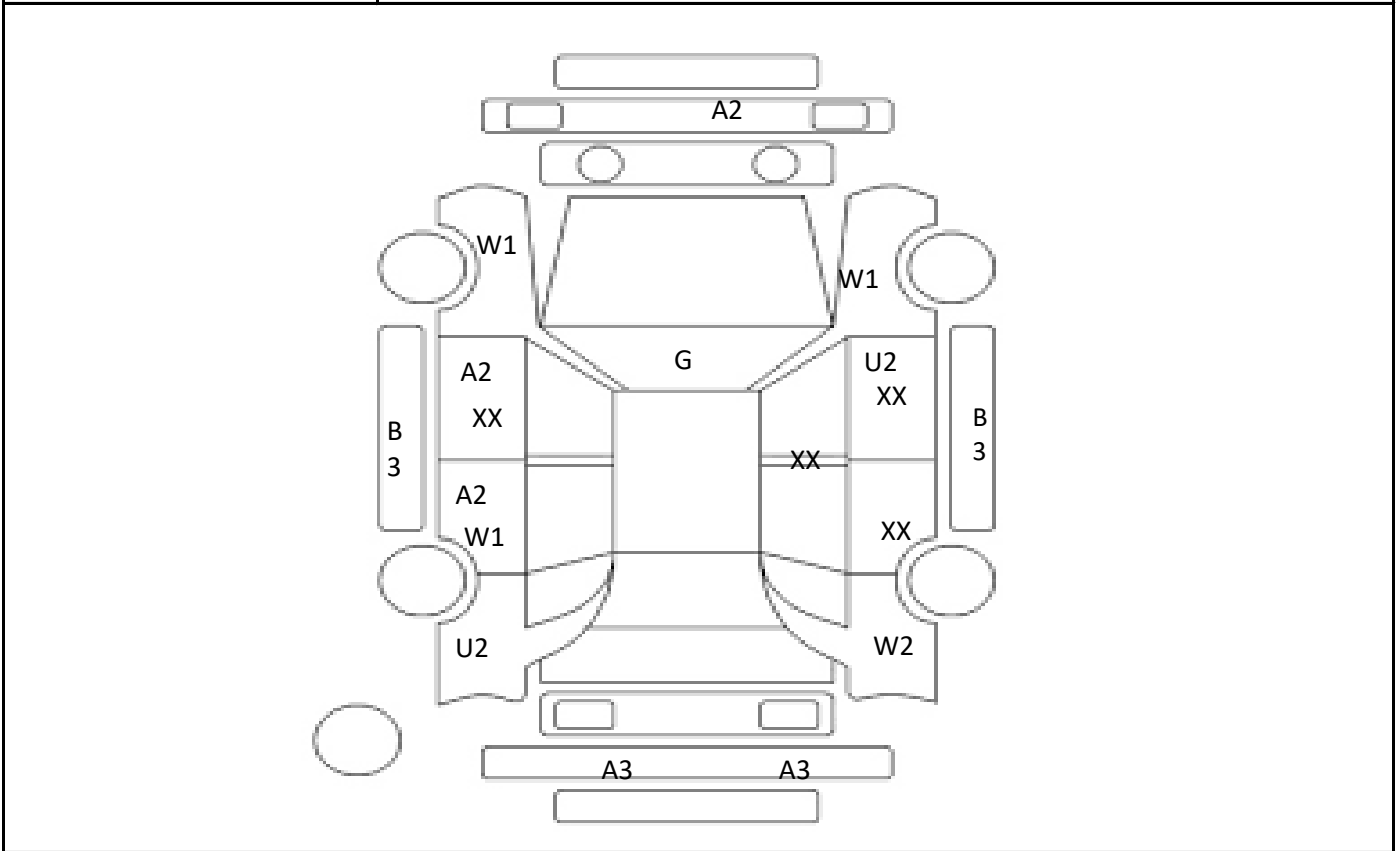

Car Number	Chassis Number
F20-C88	ZVW30-5160197

(Remark)

A(Scratch) U(Dent) S(Rust) W(Uneven paint) X(Crack) C(Corrode) P(Paint Faded)
 XX(Replacement) X(Replacement requires) G(Stone chip in the glass) Scale: 1 < 2 < 3 < 4