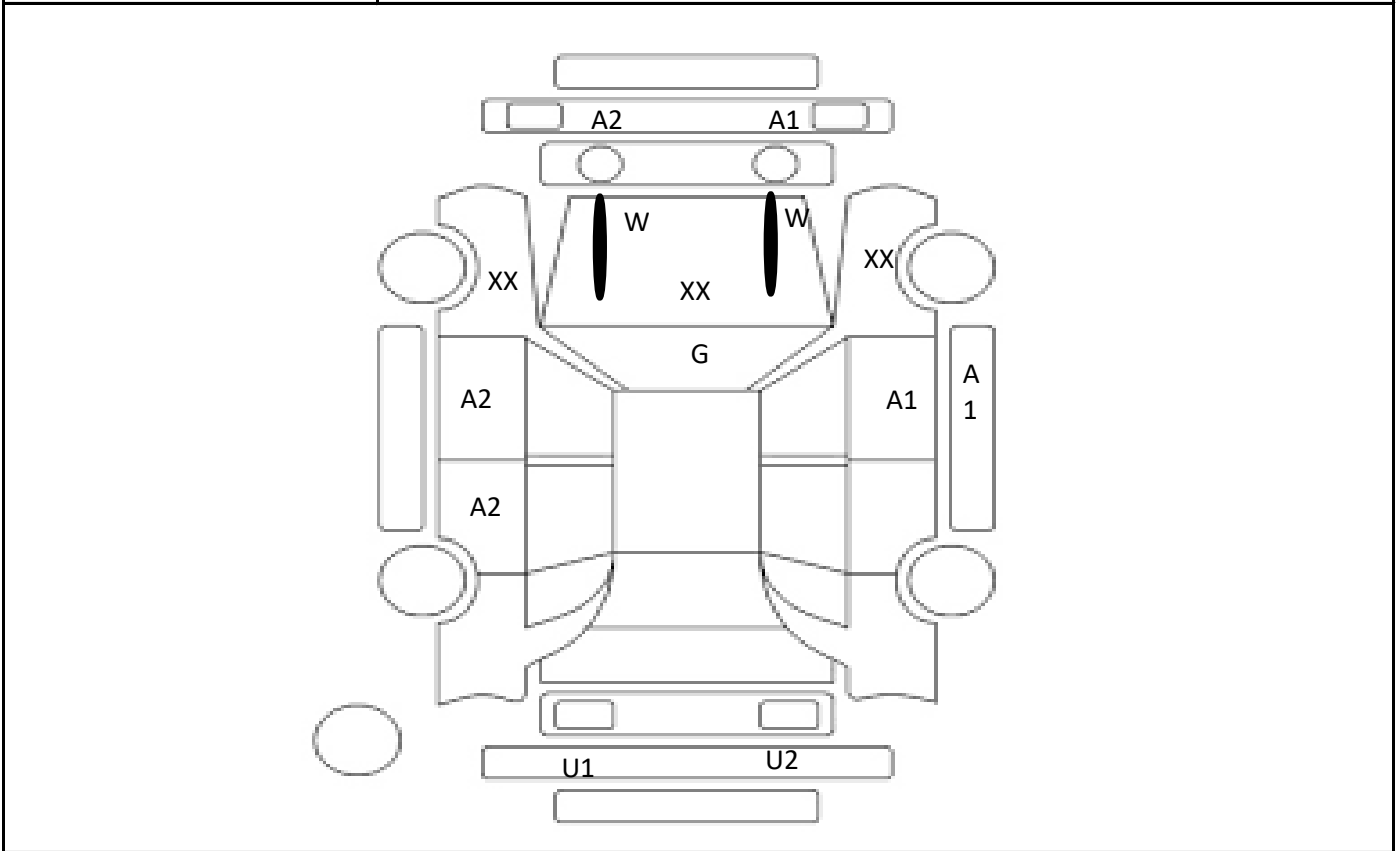

Car Number	Chassis Number
F20-C79	ZVW41-3068421

(Remark)

A(Scratch) U(Dent) S(Rust) W(Uneven paint) X(Crack) C(Corrode) P(Paint Faded)
 XX(Replacement) X(Replacement requires) G(Stone chip in the glass) Scale: 1 < 2 < 3 < 4