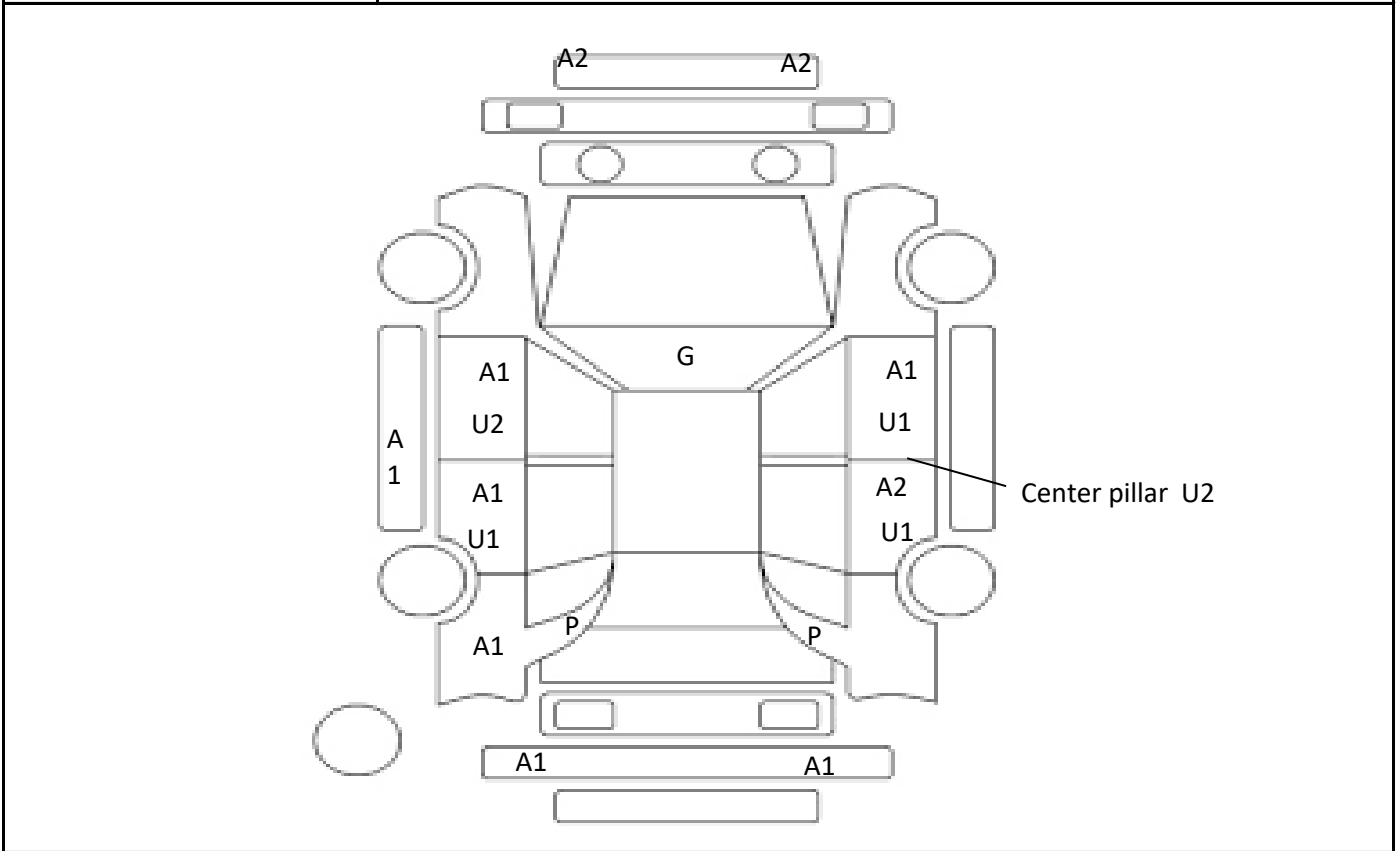

Car Number	Chassis Number
F20-C73	ZVW50-8076818

(Remark)

A(Scratch)    U(Dent)    S(Rust)    W(Uneven paint)    X(Crack)    C(Corrode)    P(Paint Faded)

XX(Replacement)    X(Replacement requires)    G(Stone chip in the glass)    Scale: 1 < 2 < 3 < 4