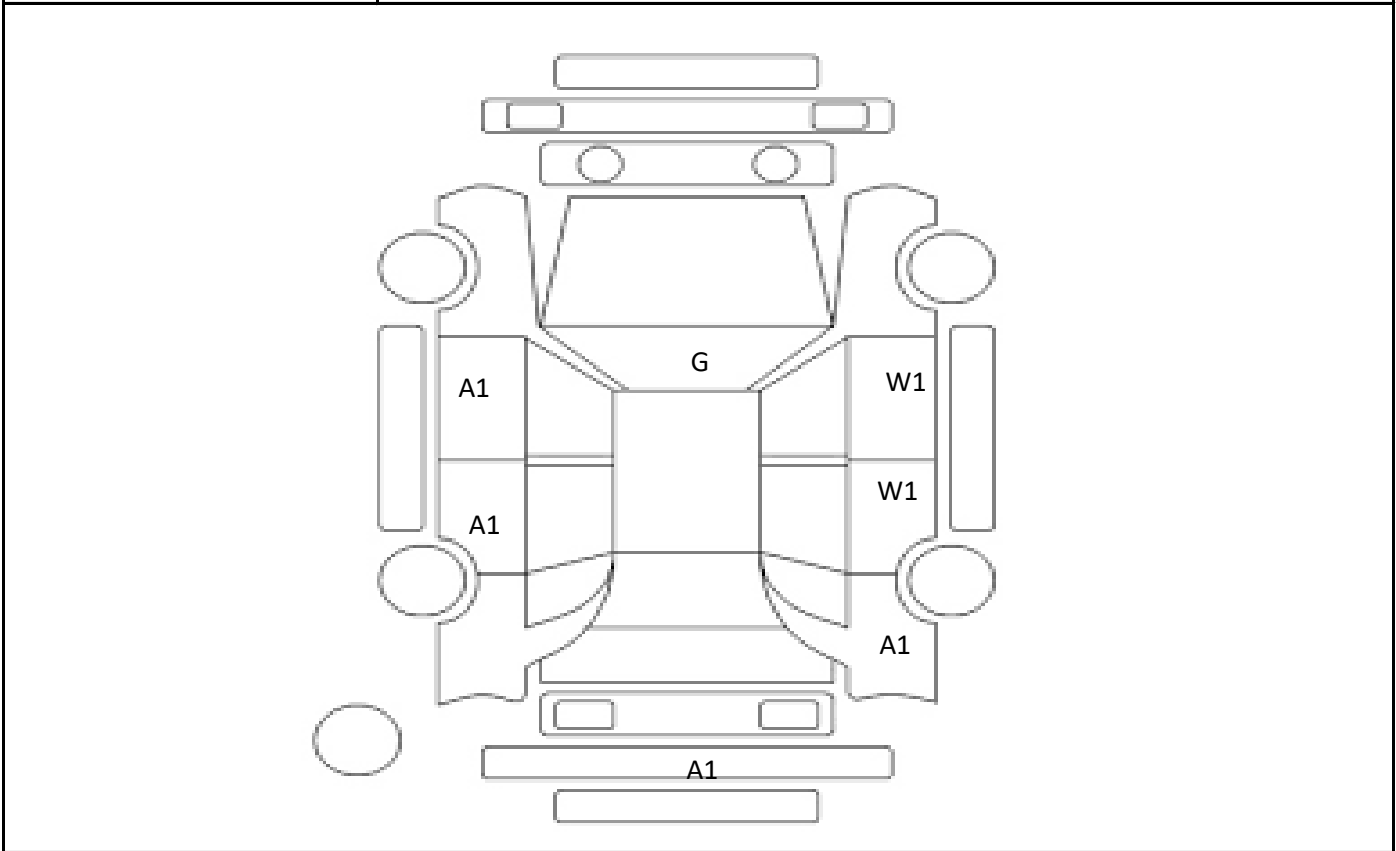

Car Number	Chassis Number
F20-C16	ZVW41-3068255

(Remark)

A(Scratch) U(Dent) S(Rust) W(Uneven paint) X(Crack) C(Corrode) P(Paint Faded)
 XX(Replacement) X(Replacement requires) G(Stone chip in the glass) Scale: 1 < 2 < 3 < 4