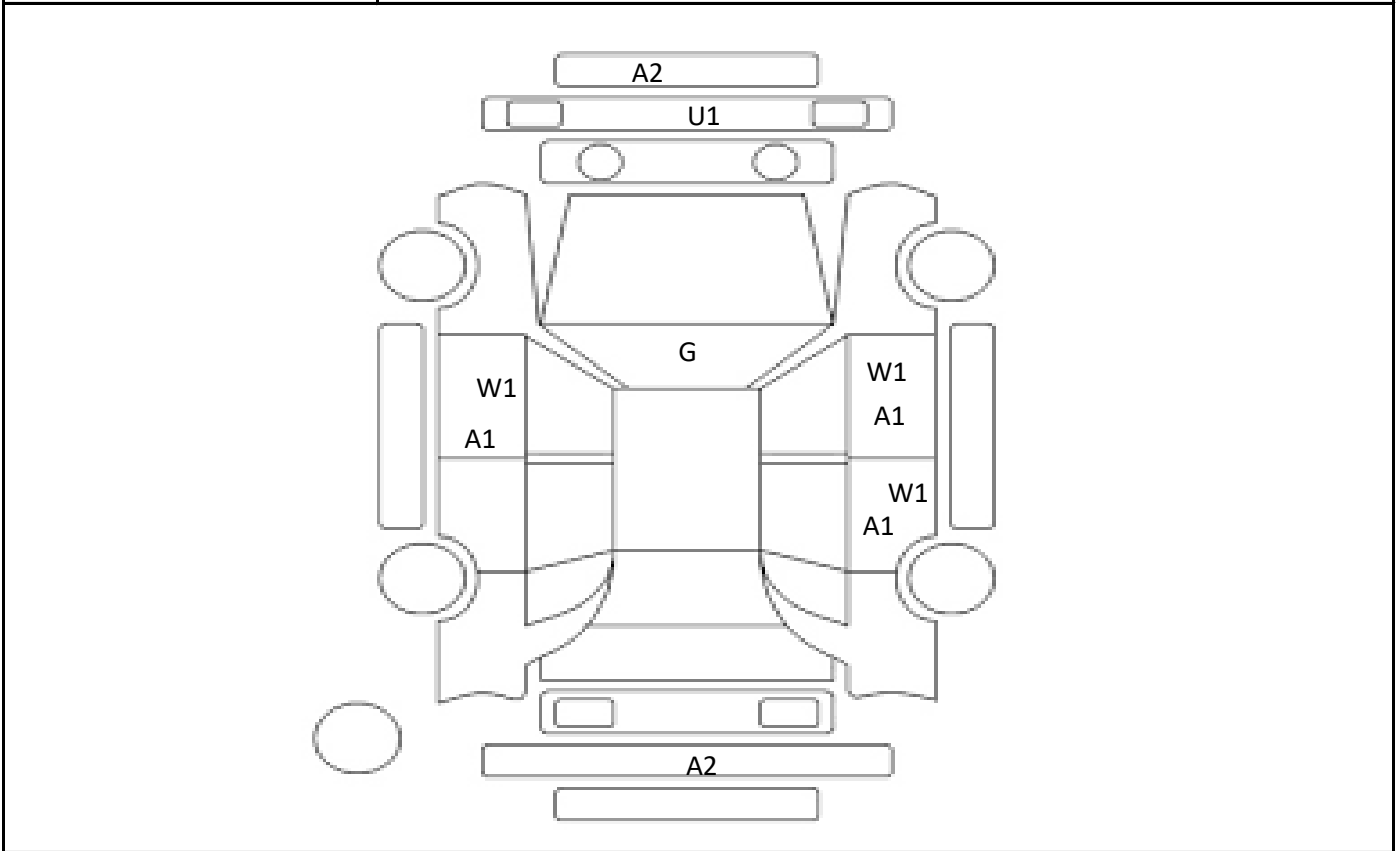

DATE
2024/3/9

Car Number	Chassis Number
F20-B46	ZVW41-3083649

(Remark)

A(Scratch) U(Dent) S(Rust) W(Uneven paint) X(Crack) C(Corrode) P(Paint Faded)
 XX(Replacement) X(Replacement requires) G(Stone chip in the glass) Scale: 1 < 2 < 3 < 4