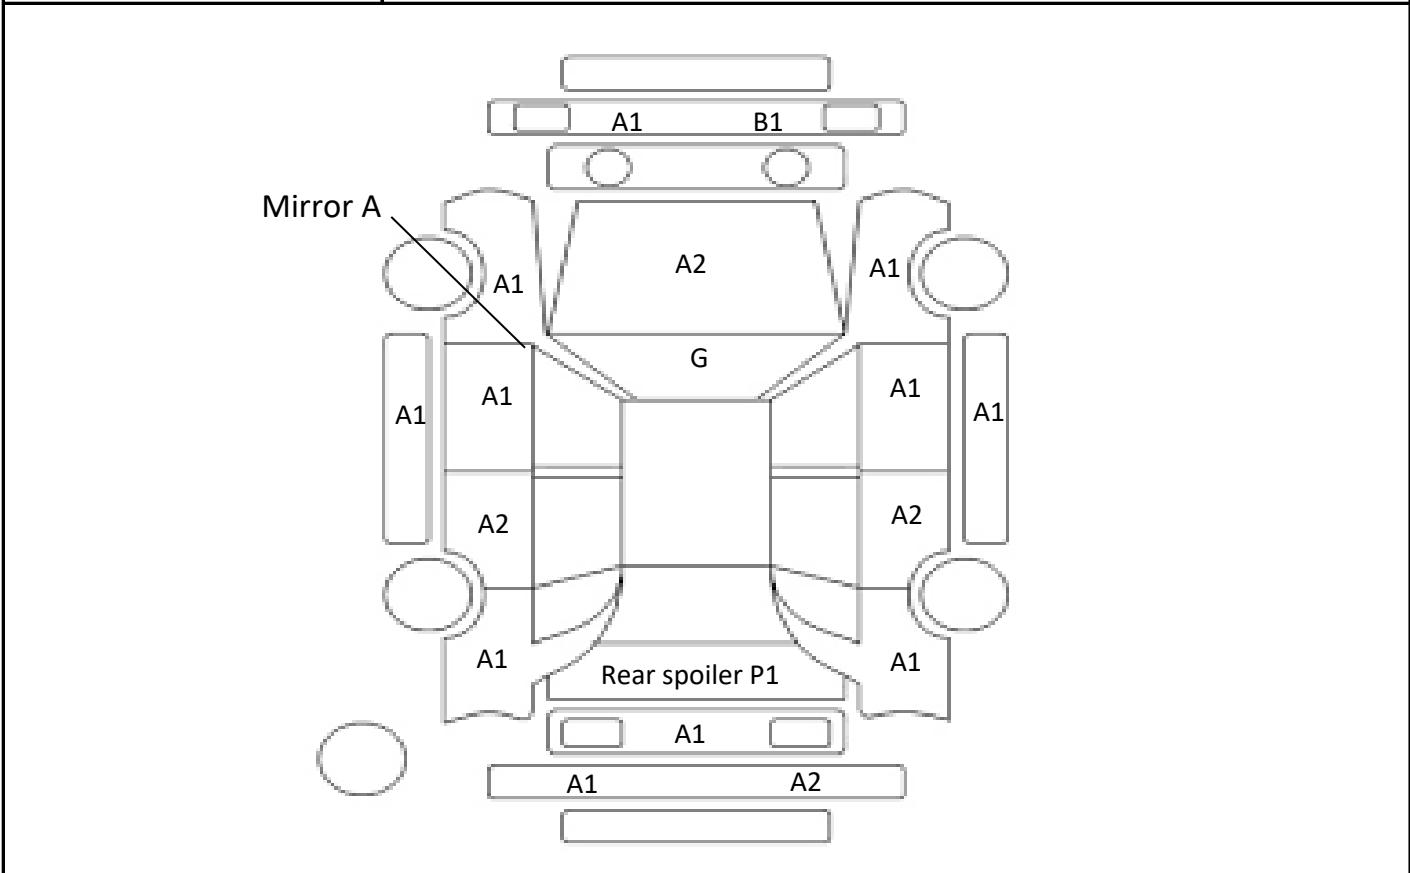

Car Number	Chassis Number
F19-C54	ZVW30-1560469

(Remark)

A(Scratch) U(Dent) S(Rust) W(Uneven paint) X(Crack) C(Corrode) P(Paint Faded)

XX(Replacement) X(Replacement requires) G(Stone chip in the glass) Scale: 1 < 2 < 3 < 4