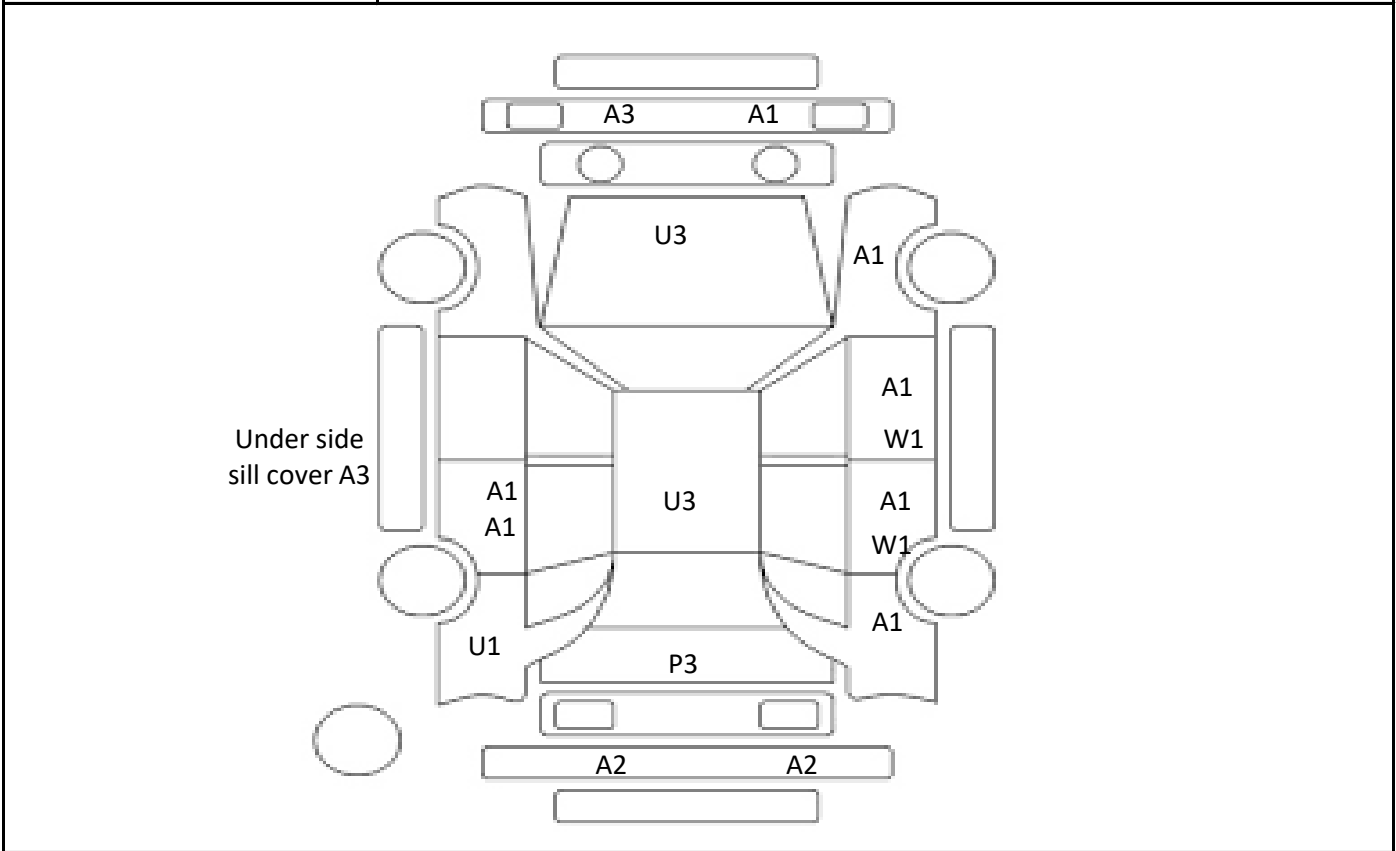

Car Number	Chassis Number
F18-C81	ZVW41-3185394

(Remark)

A(Scratch) U(Dent) S(Rust) W(Uneven paint) X(Crack) C(Corrode) P(Paint Faded)
 XX(Replacement) X(Replacement requires) G(Stone chip in the glass) Scale: 1 < 2 < 3 < 4