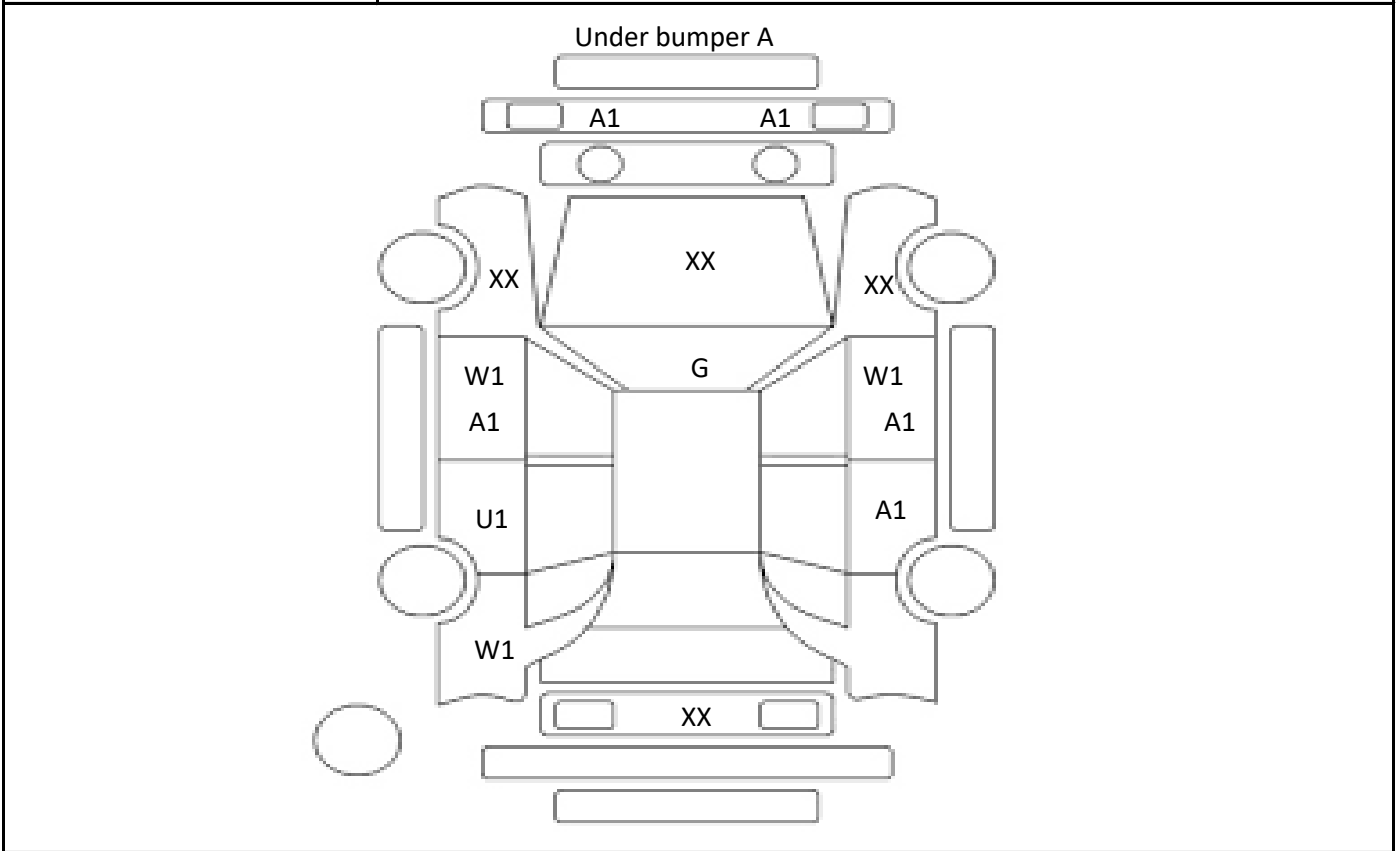

Car Number	Chassis Number
F18-C60	ZVW55-6003022

(Remark)

A(Scratch) U(Dent) S(Rust) W(Uneven paint) X(Crack) C(Corrode) P(Paint Faded)

XX(Replacement) X(Replacement requires) G(Stone chip in the glass) Scale: 1 < 2 < 3 < 4