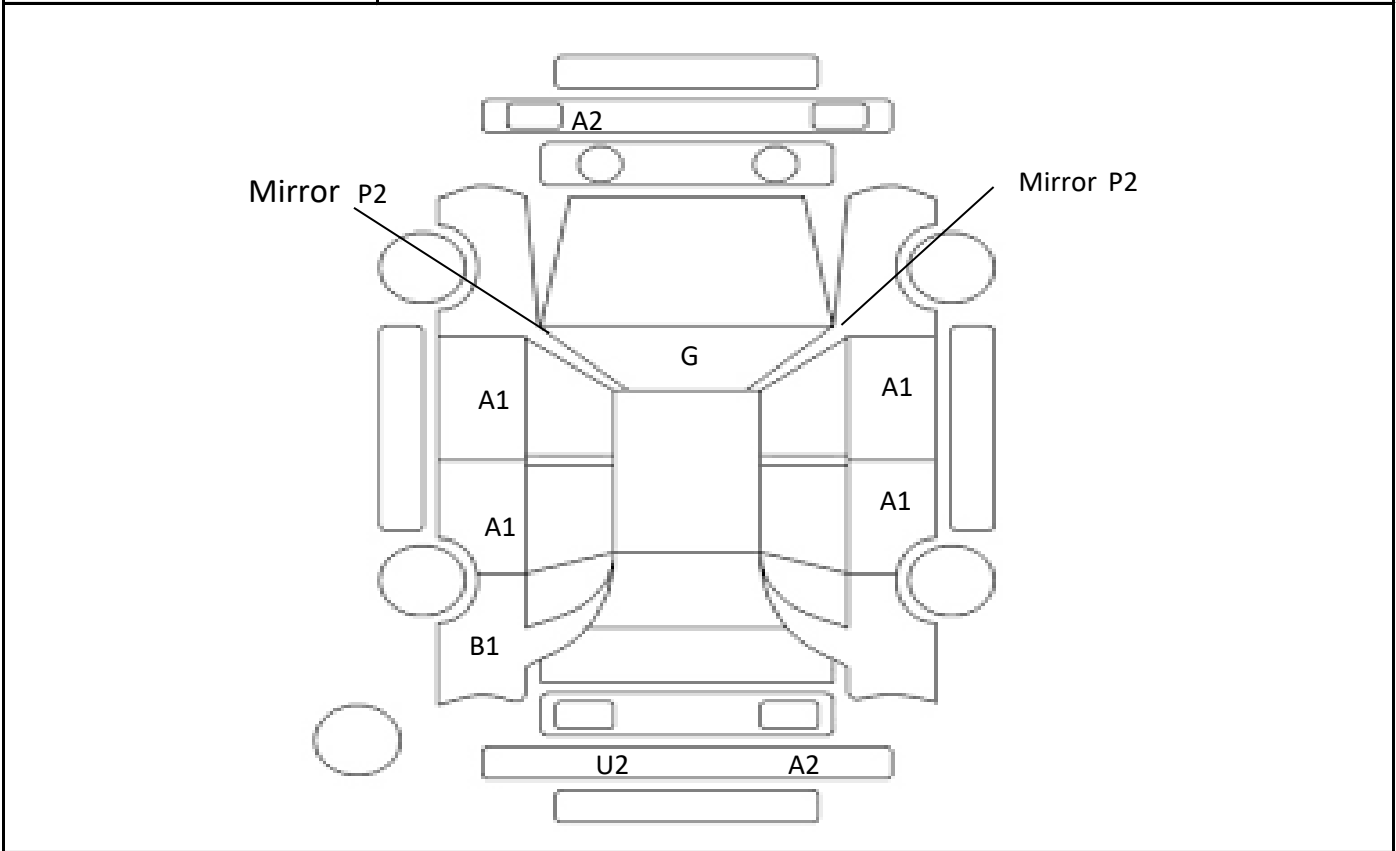

Car Number	Chassis Number
F18-C34	ZRT260-3016177

(Remark)  
Stain on the sheet

A(Scratch)      U(Dent)      S(Rust)      W(Uneven paint)      X(Crack)      C(Corrode)      P(Paint Faded)  
 XX(Replacement)      X(Replacement requires)      G(Stone chip in the glass)      Scale: 1 < 2 < 3 < 4