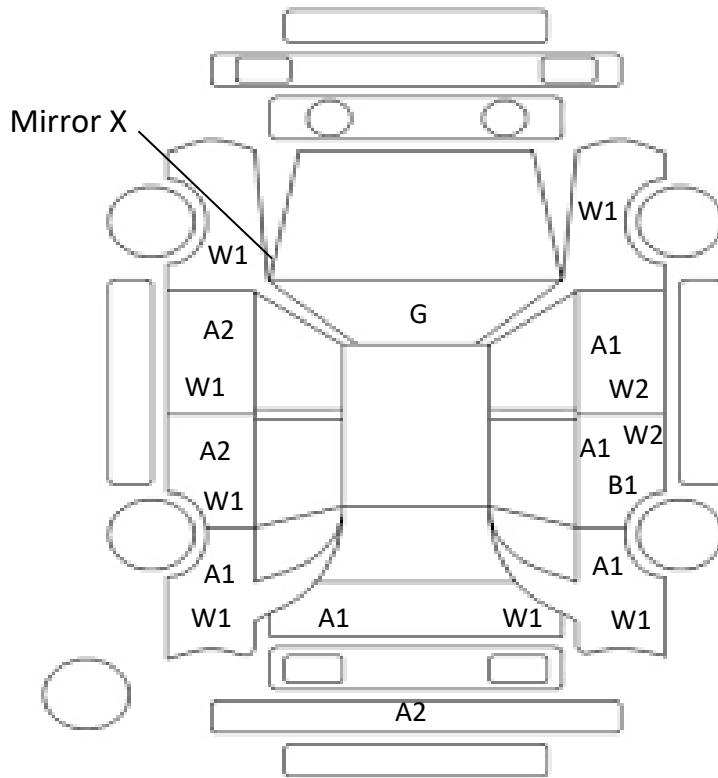

Car Number	Chassis Number
F17-C87	J200E-0017078

(Remark)
 Left side power mirror does not work automatically

A(Scratch) U(Dent) S(Rust) W(Uneven paint) X(Crack) C(Corrode) P(Paint Faded)

XX(Replacement) X(Replacement requires) G(Stone chip in the glass) Scale: 1 < 2 < 3 < 4