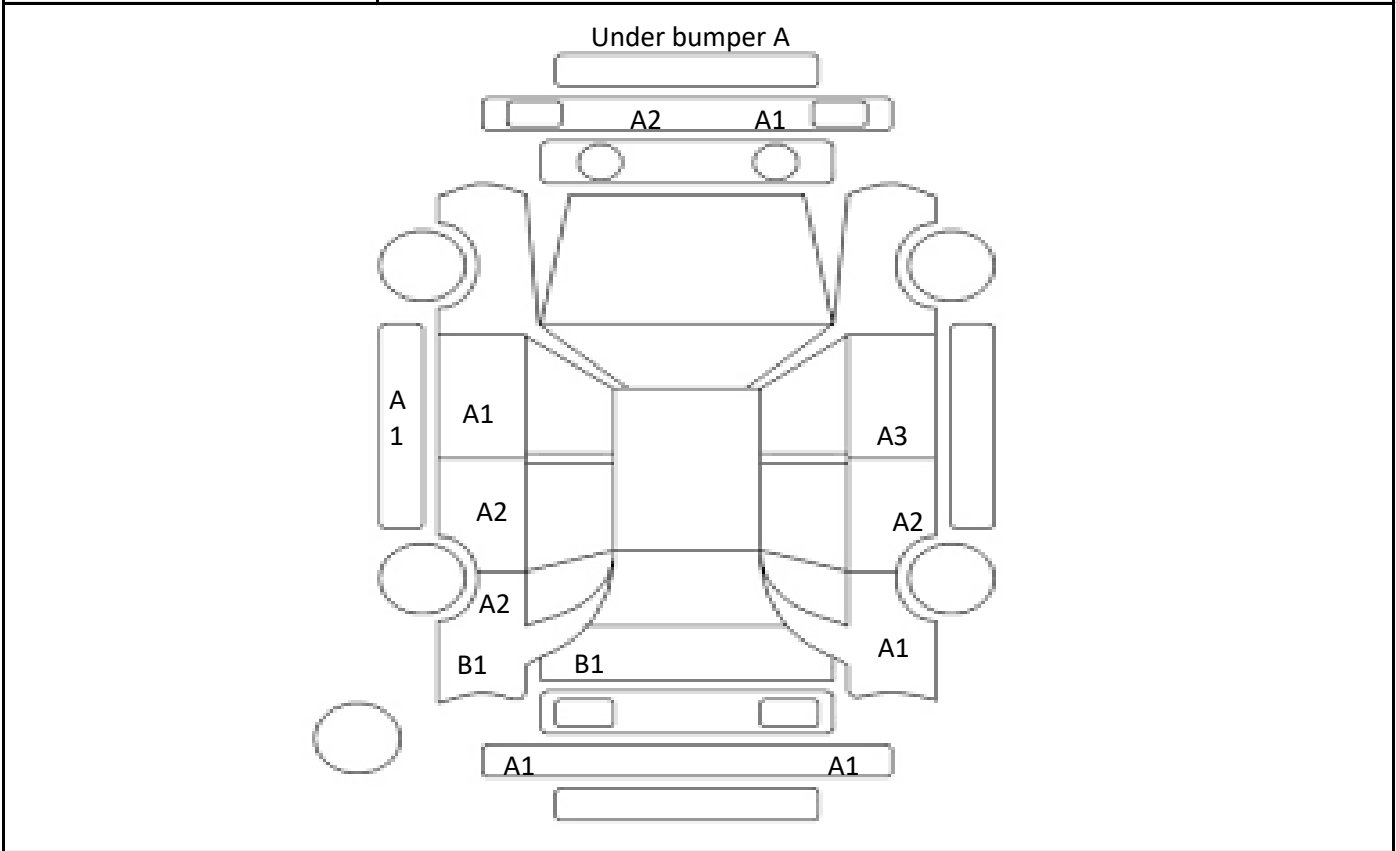

Car Number	Chassis Number
F16-B97	ZVW41-0023211

(Remark)

A(Scratch) U(Dent) S(Rust) W(Uneven paint) X(Crack) C(Corrode) P(Paint Faded)

XX(Replacement) X(Replacement requires) G(Stone chip in the glass) Scale: 1 < 2 < 3 < 4