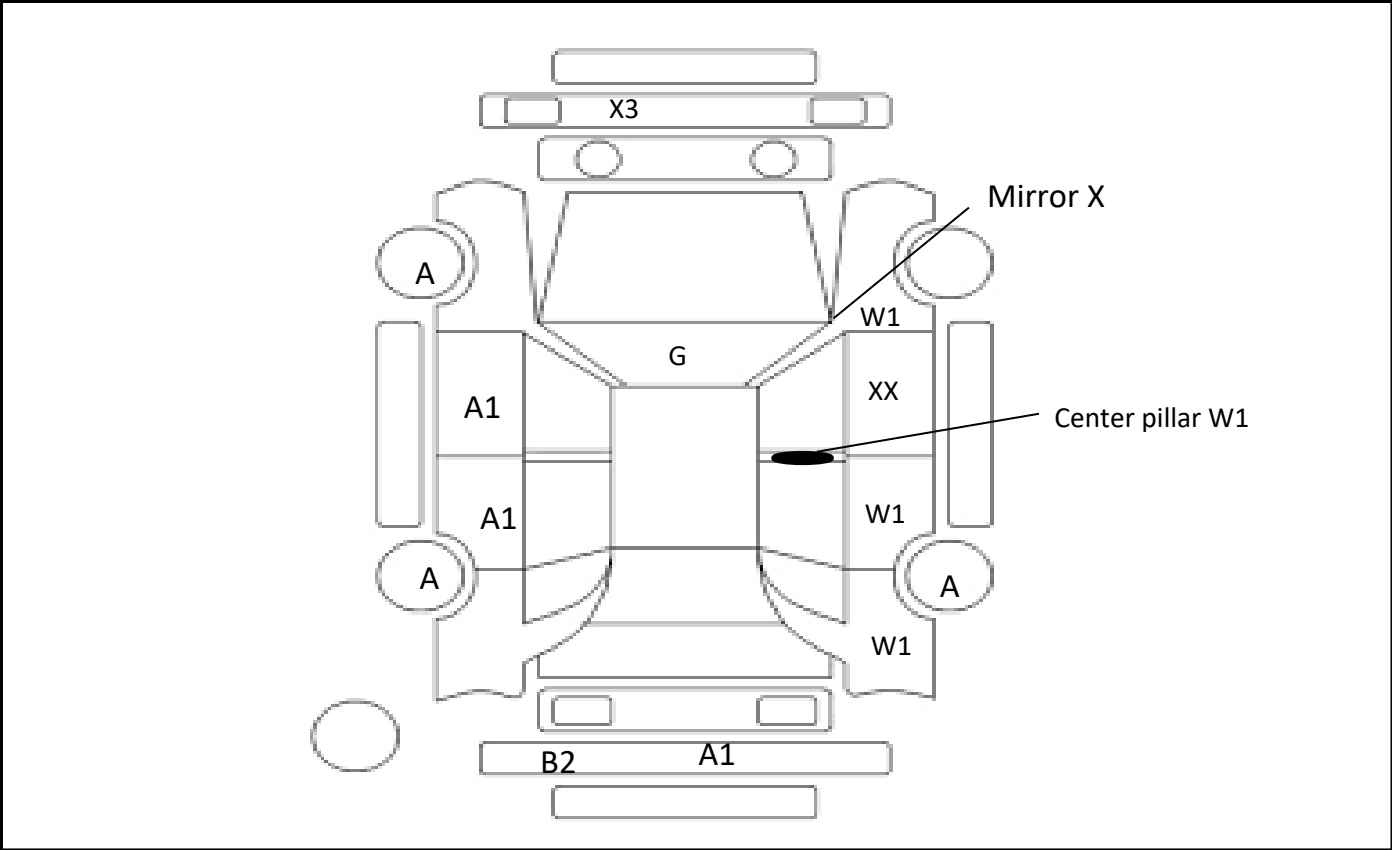

Car Number	Chassis Number
F16-B14	ANF10-2059287

(Remark)

A(Scratch)    U(Dent)    S(Rust)    W(Uneven paint)    X(Crack)    C(Corrode)    P(Paint Faded)  
 XX(Replacement)    X(Replacement requires)    G(Stone chip in the glass)    Scale: 1 < 2 < 3 < 4