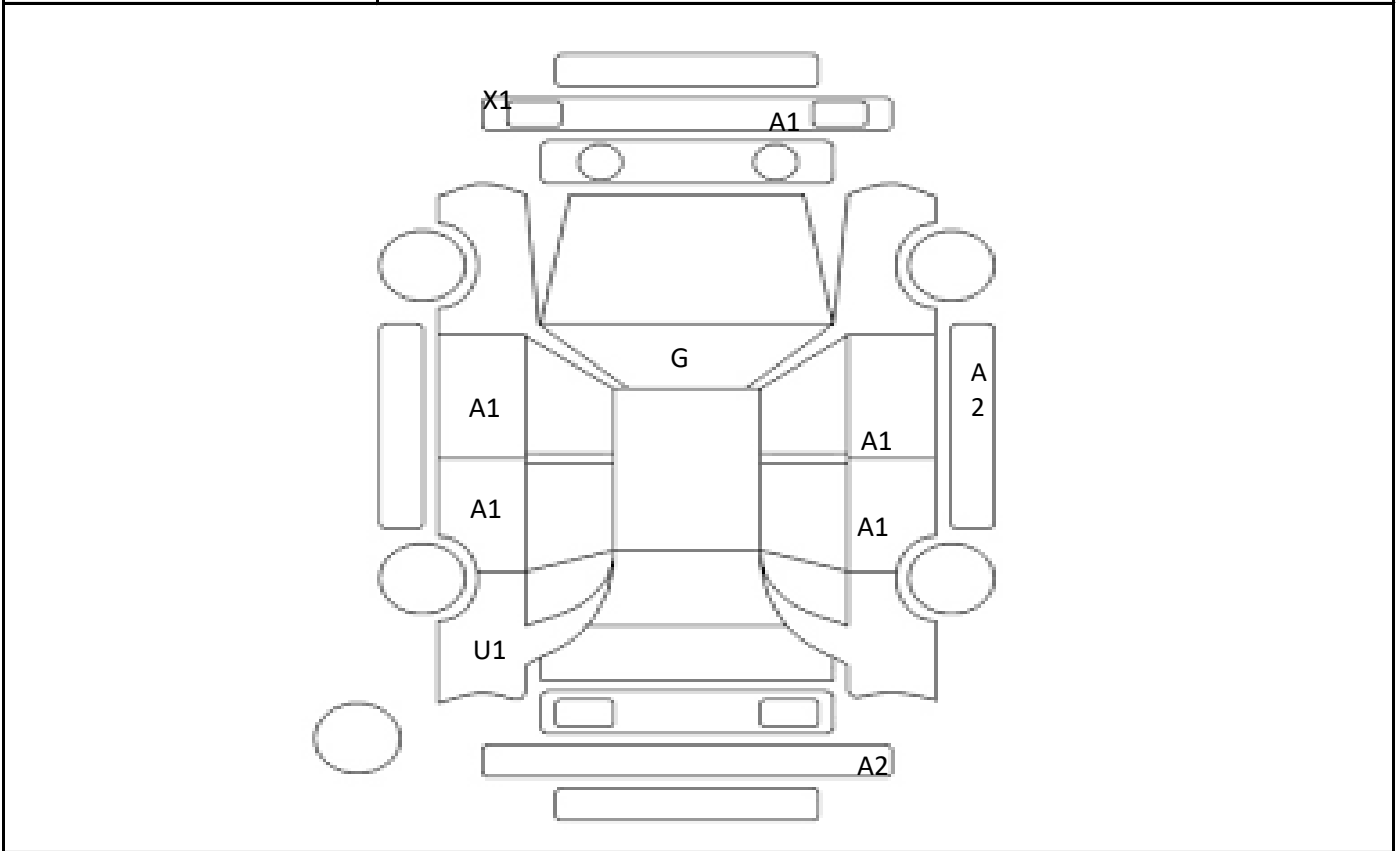

Car Number	Chassis Number
F16-B05	ZVW30-5283465

(Remark)

A(Scratch)    U(Dent)    S(Rust)    W(Uneven paint)    X(Crack)    C(Corrode)    P(Paint Faded)  
 XX(Replacement)    X(Replacement requires)    G(Stone chip in the glass)    Scale: 1 < 2 < 3 < 4