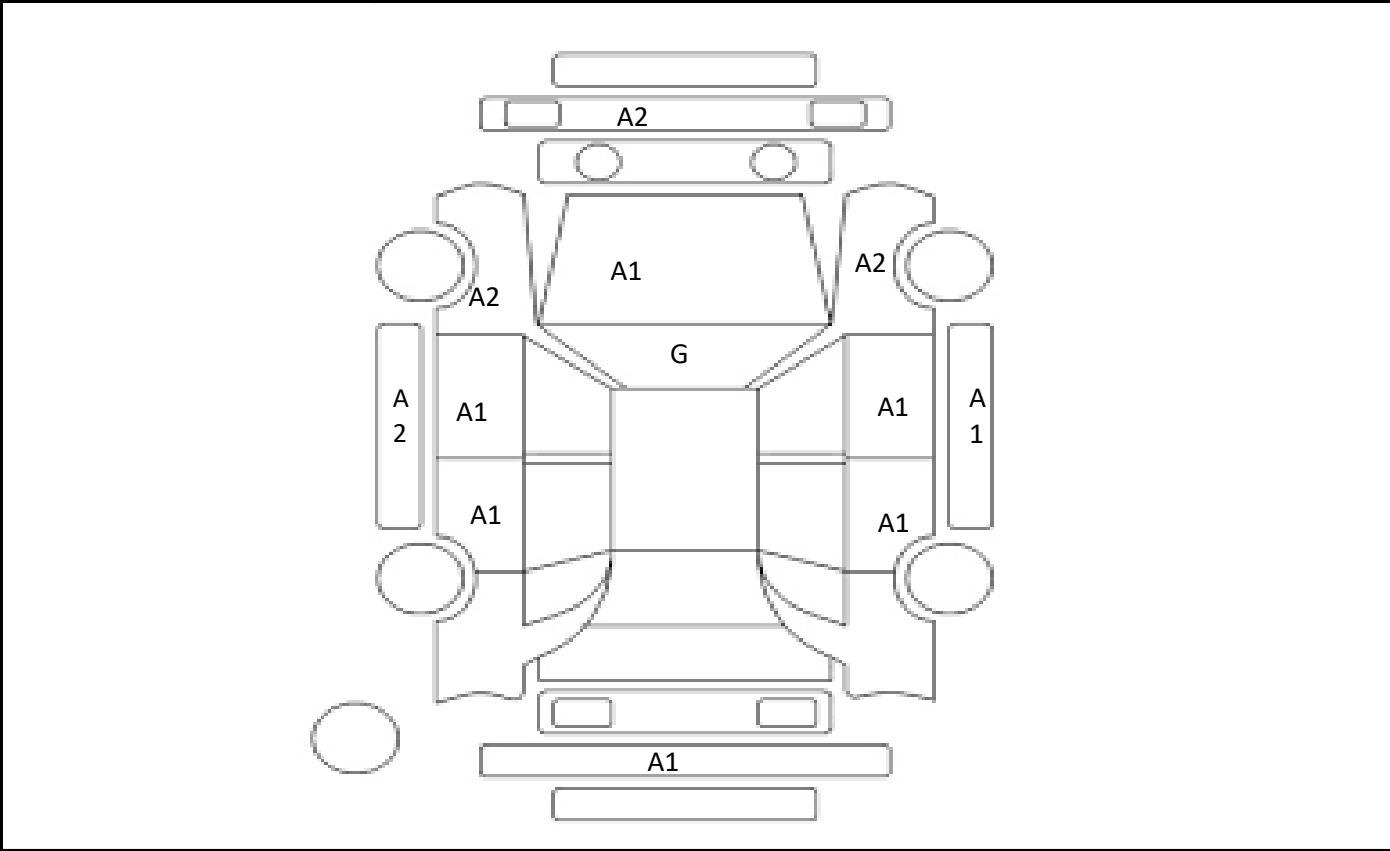

DATE
2024/3/23

Car Number	Chassis Number
F15-C51	ZVW41-3148793

(Remark)

A(Scratch)      U(Dent)      S(Rust)      W(Uneven paint)      X(Crack)      C(Corrode)      P(Paint Faded)  
 XX(Replacement)      X(Replacement requires)      G(Stone chip in the glass)      Scale: 1 < 2 < 3 < 4