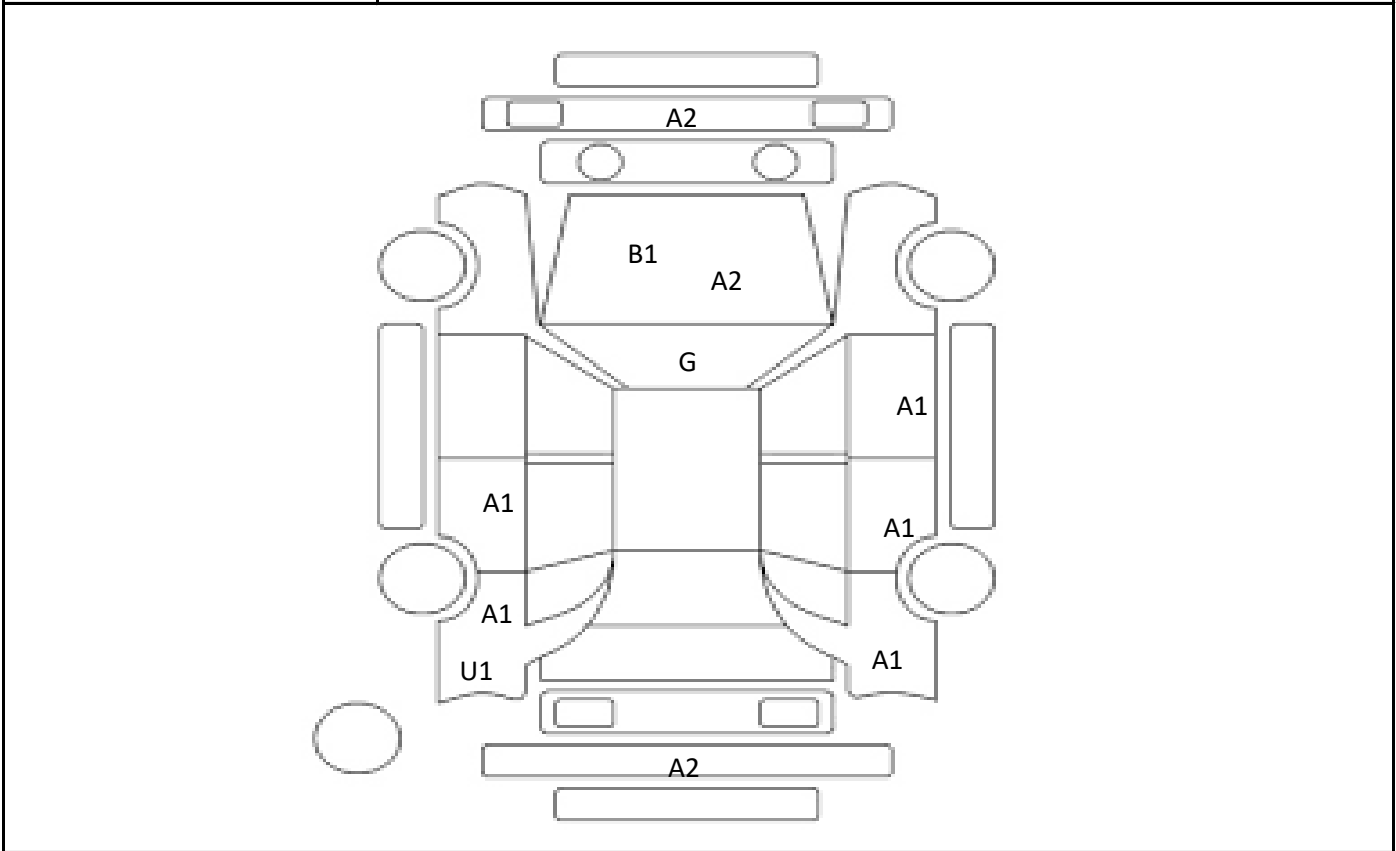

Car Number	Chassis Number
F15-B09	ZVW41-0055098

(Remark)

A(Scratch) U(Dent) S(Rust) W(Uneven paint) X(Crack) C(Corrode) P(Paint Faded)
 XX(Replacement) X(Replacement requires) G(Stone chip in the glass) Scale: 1 < 2 < 3 < 4