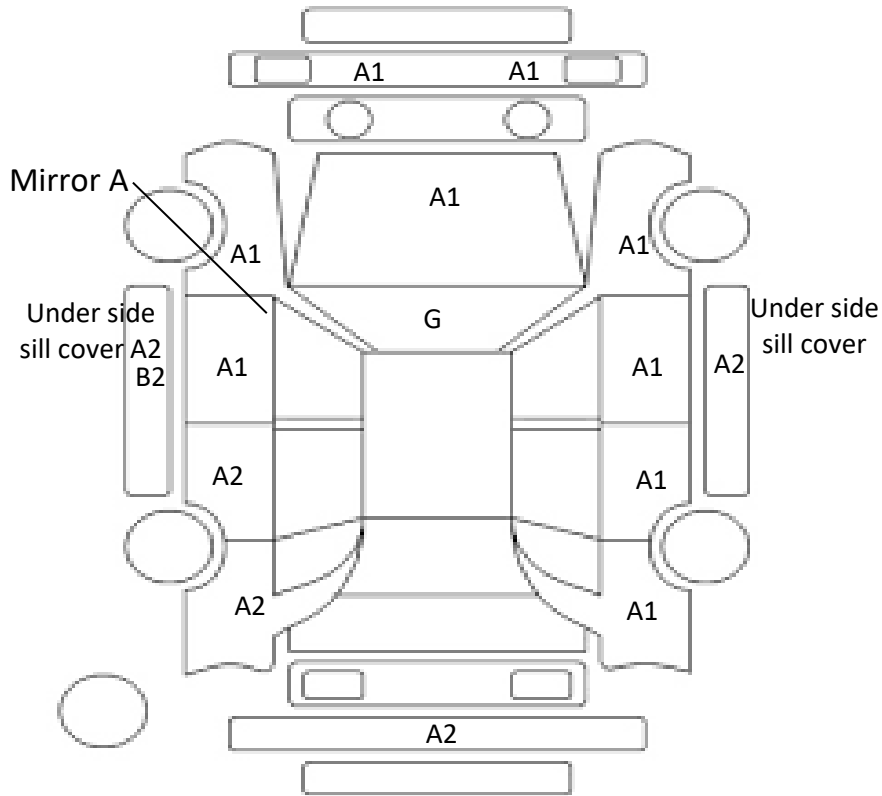

Car Number	Chassis Number
F15-B03	ZVW50-6074657

(Remark)

A(Scratch) U(Dent) S(Rust) W(Uneven paint) X(Crack) C(Corrode) P(Paint Faded)
 XX(Replacement) X(Replacement requires) G(Stone chip in the glass) Scale: 1 < 2 < 3 < 4