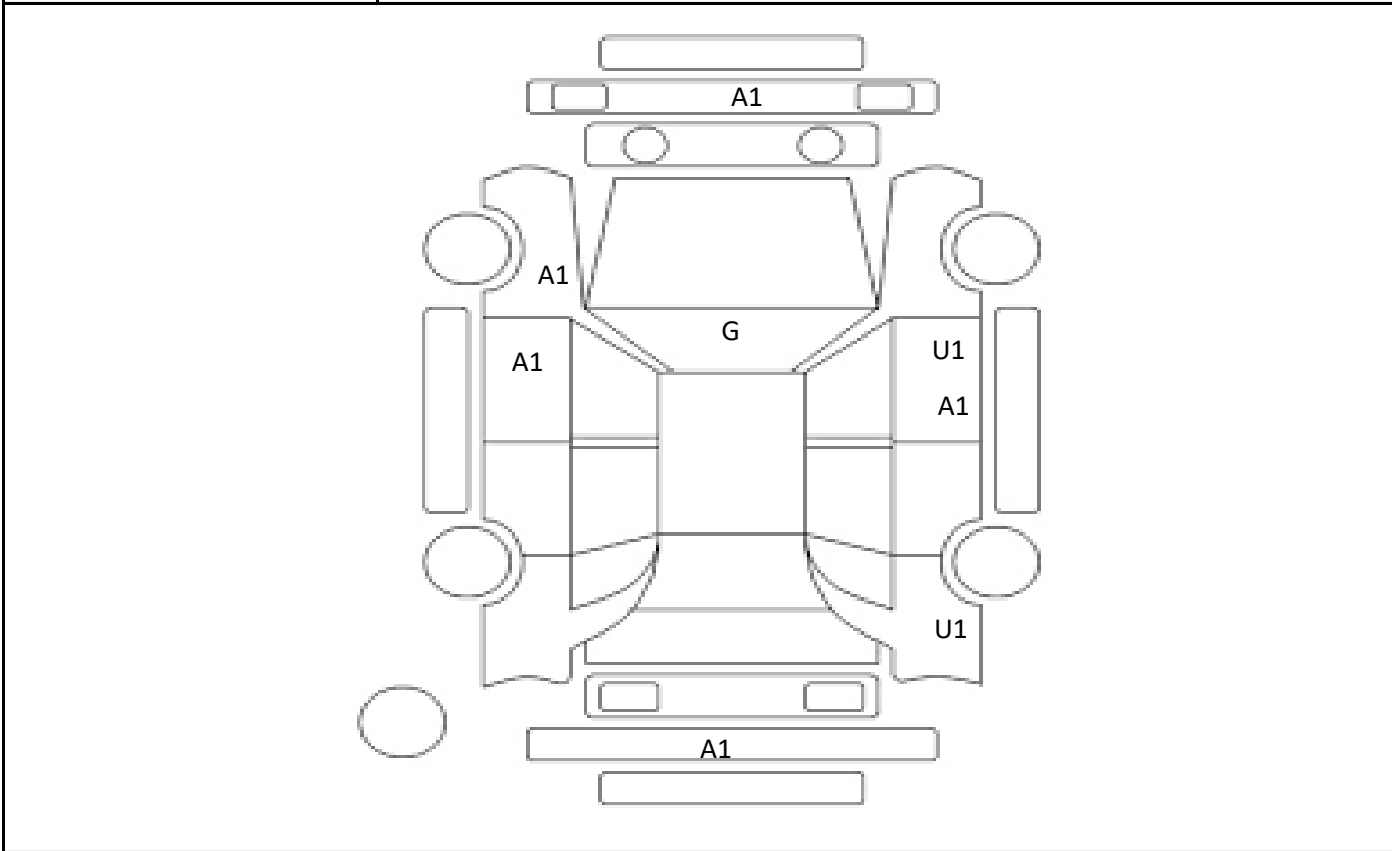

DATE
2024/4/27

Car Number	Chassis Number
F14-D73	ZVW41-3242974

(Remark)

A(Scratch) U(Dent) S(Rust) W(Uneven paint) X(Crack) C(Corrode) P(Paint Faded)
 XX(Replacement) X(Replacement requires) G(Stone chip in the glass) Scale: 1 < 2 < 3 < 4