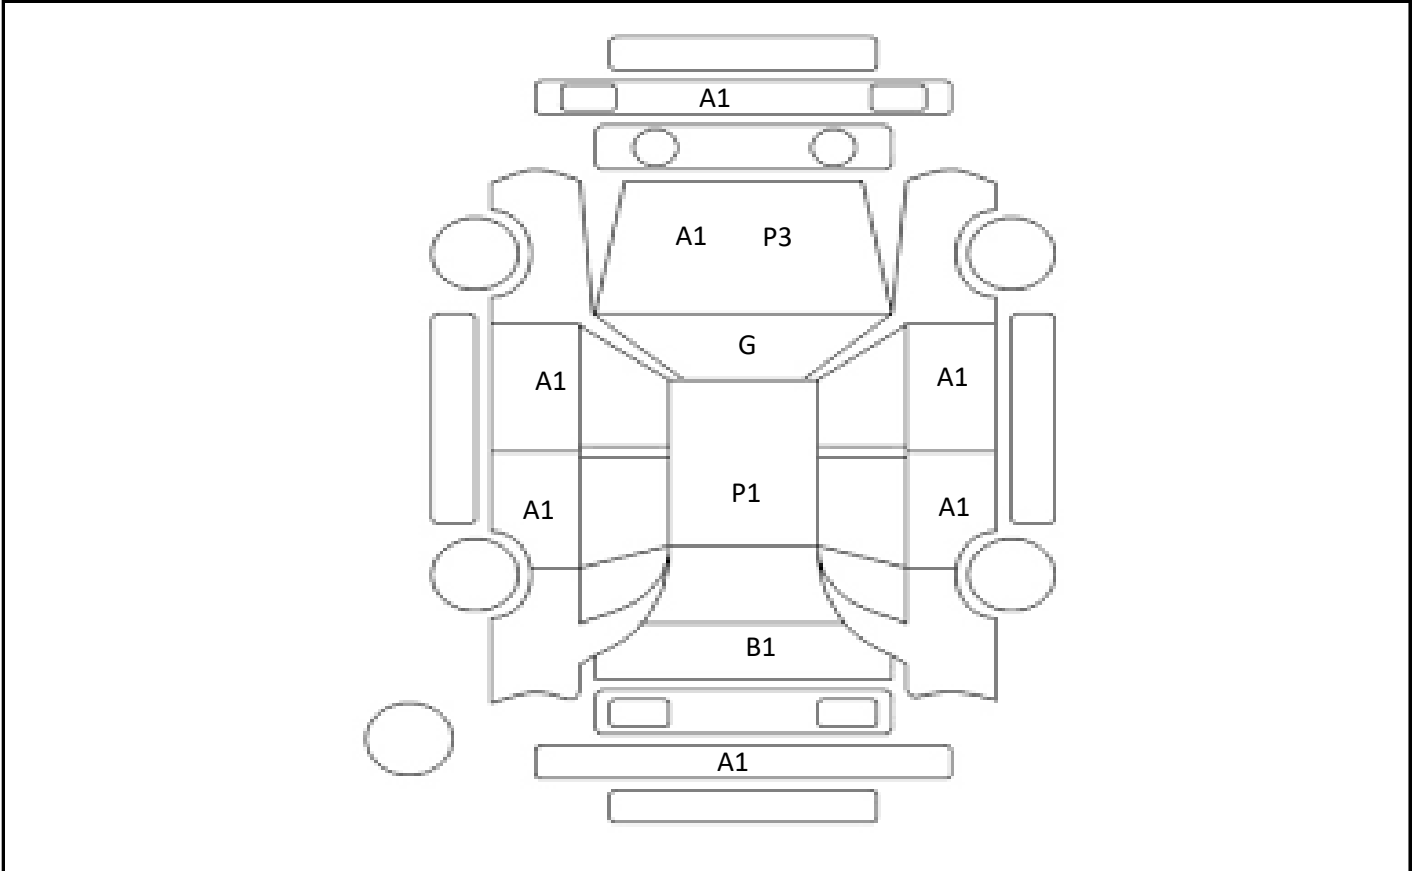

Car Number	Chassis Number
F14-D64	AZK10-2028931

(Remark)

A(Scratch) U(Dent) S(Rust) W(Uneven paint) X(Crack) C(Corrode) P(Paint Faded)
 XX(Replacement) X(Replacement requires) G(Stone chip in the glass) Scale: 1 < 2 < 3 < 4