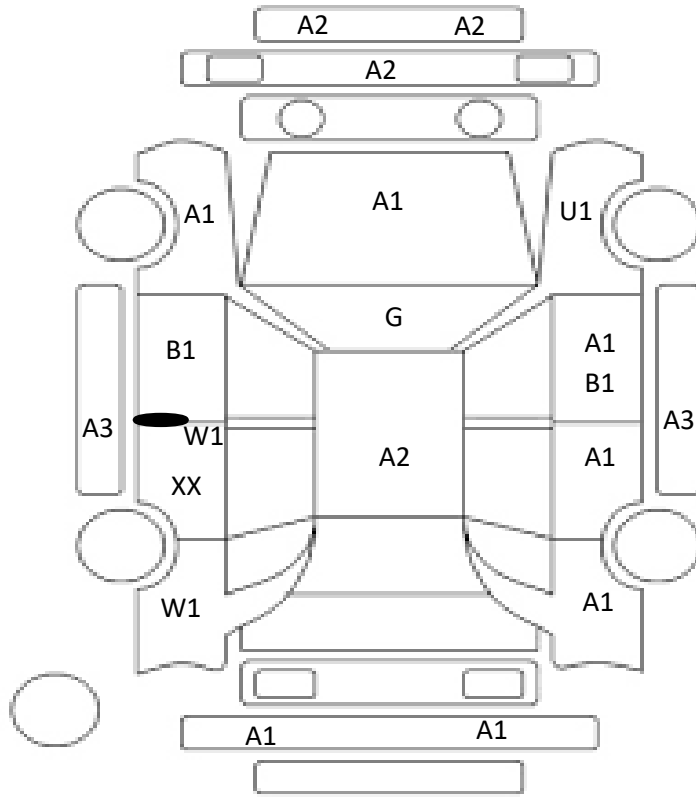

DATE
2024/4/26

Car Number	Chassis Number
F14-D08	ZVW41-3098100

(Remark)

A(Scratch) U(Dent) S(Rust) W(Uneven paint) X(Crack) C(Corrode) P(Paint Faded)

XX(Replacement) X(Replacement requires) G(Stone chip in the glass) Scale: 1 < 2 < 3 < 4