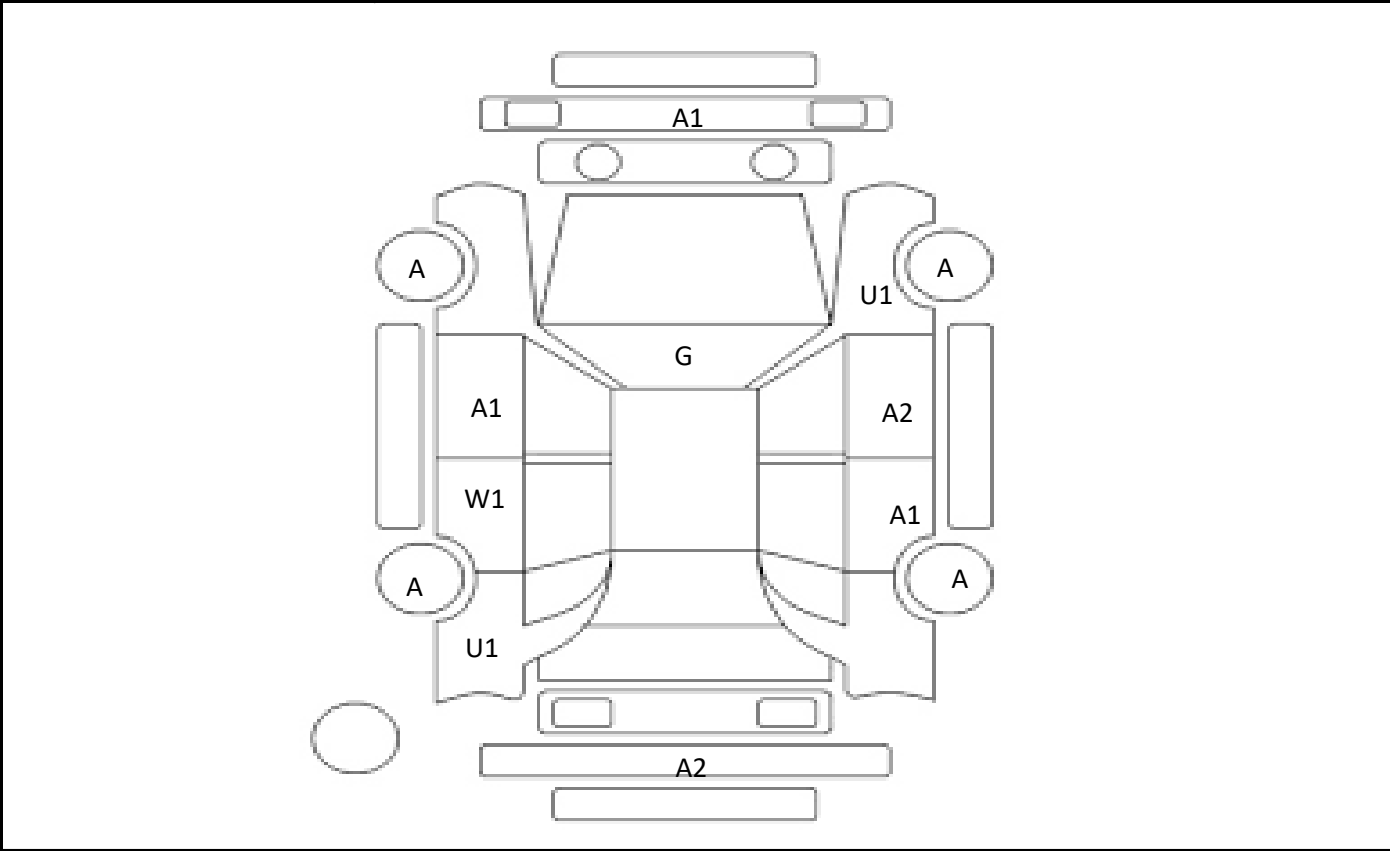

DATE
2024/3/26

Car Number	Chassis Number
F14-C90	AWS210-6073882

(Remark)

A(Scratch)    U(Dent)    S(Rust)    W(Uneven paint)    X(Crack)    C(Corrode)    P(Paint Faded)  
 XX(Replacement)    X(Replacement requires)    G(Stone chip in the glass)    Scale: 1 < 2 < 3 < 4