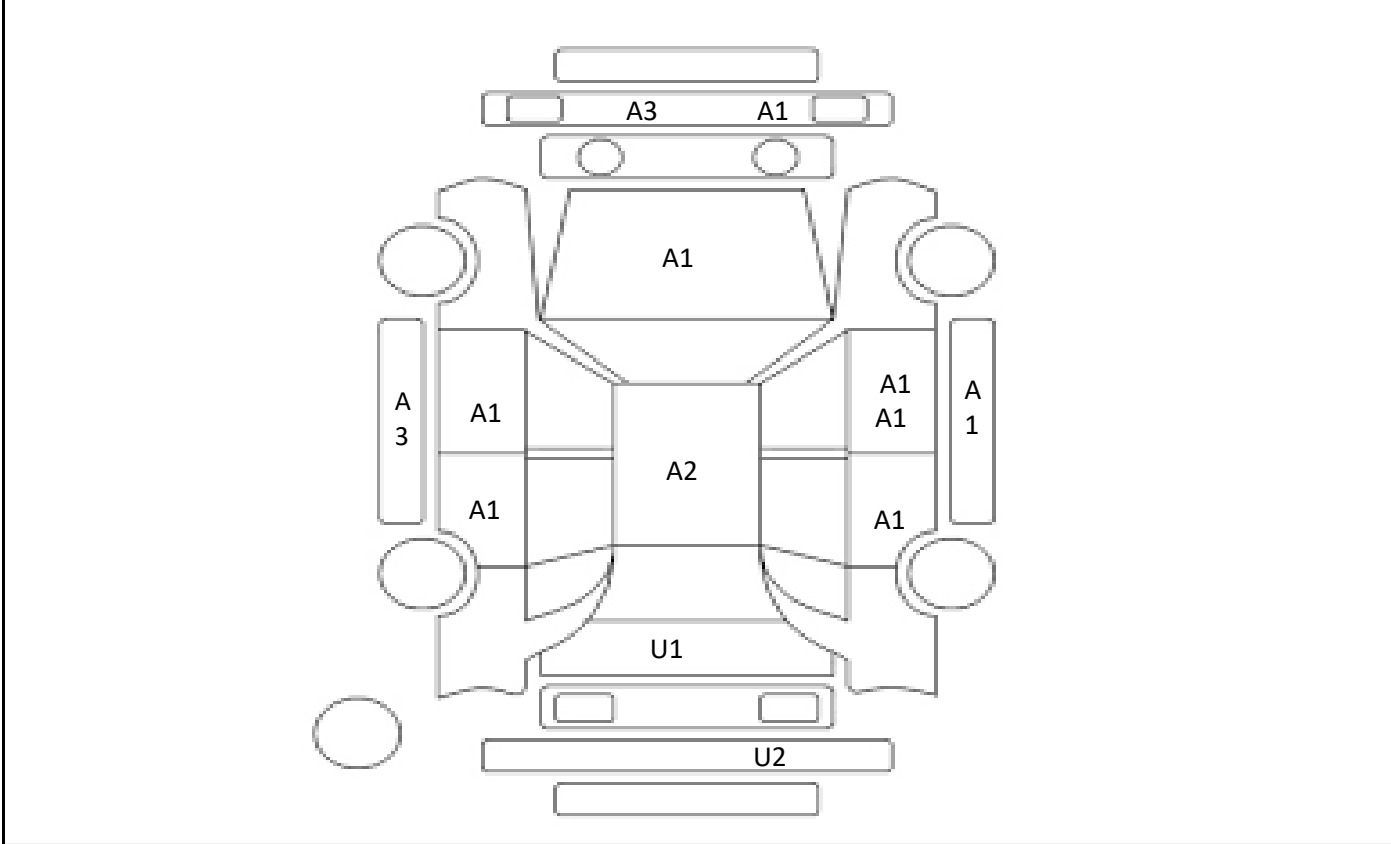

DATE
2024/3/26

Car Number	Chassis Number
F14-C11	ZRE152-1089602

(Remark)

A(Scratch) U(Dent) S(Rust) W(Uneven paint) X(Crack) C(Corrode) P(Paint Faded)
 XX(Replacement) X(Replacement requires) G(Stone chip in the glass) Scale: 1 < 2 < 3 < 4