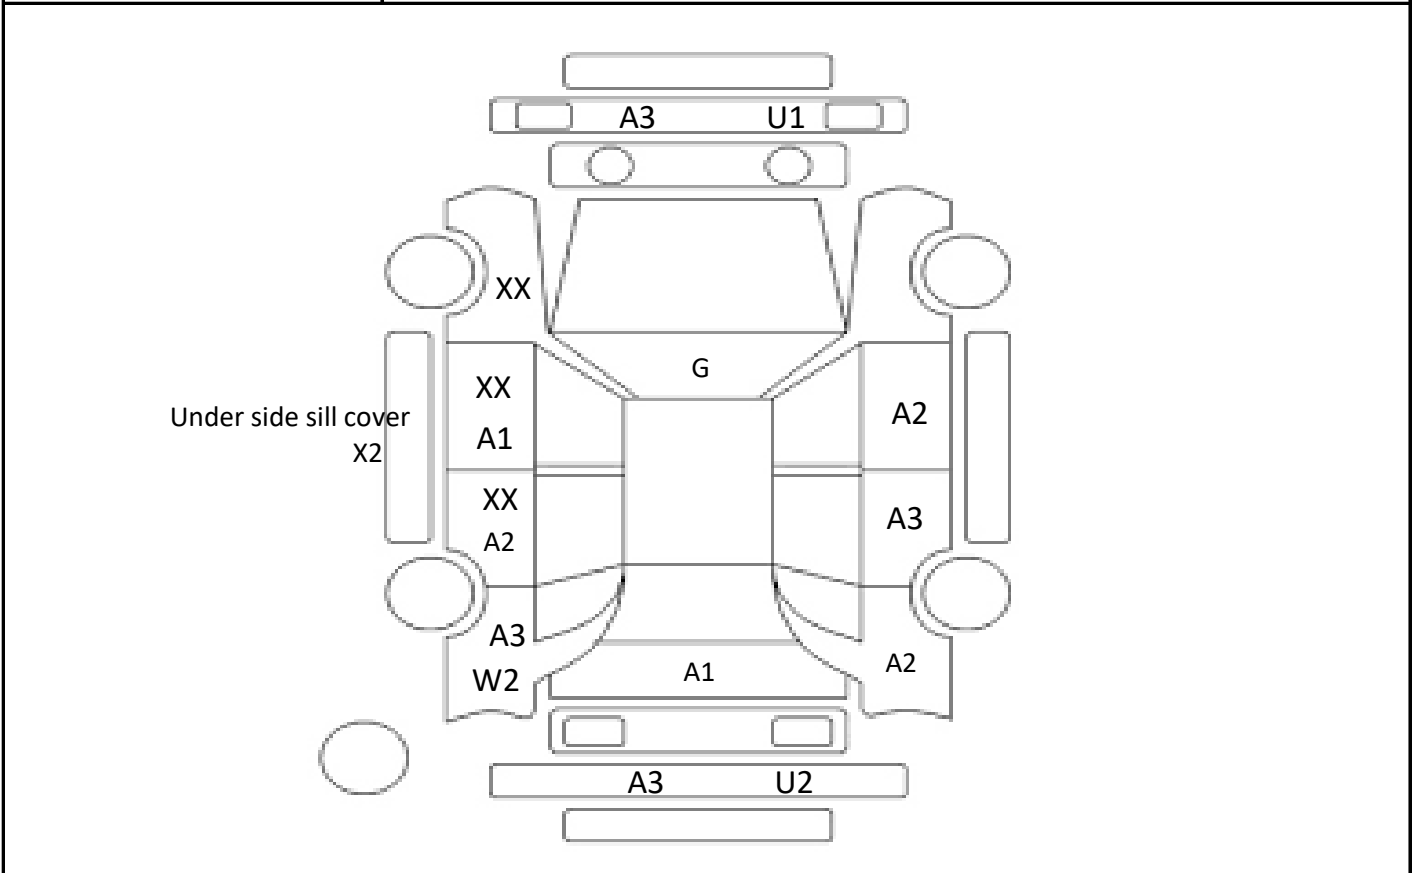

Car Number	Chassis Number
F14-B85	ZVW30-5637795

(Remark)

A(Scratch) U(Dent) S(Rust) W(Uneven paint) X(Crack) C(Corrode) P(Paint Faded)

XX(Replacement) X(Replacement requires) G(Stone chip in the glass) Scale: 1 < 2 < 3 < 4