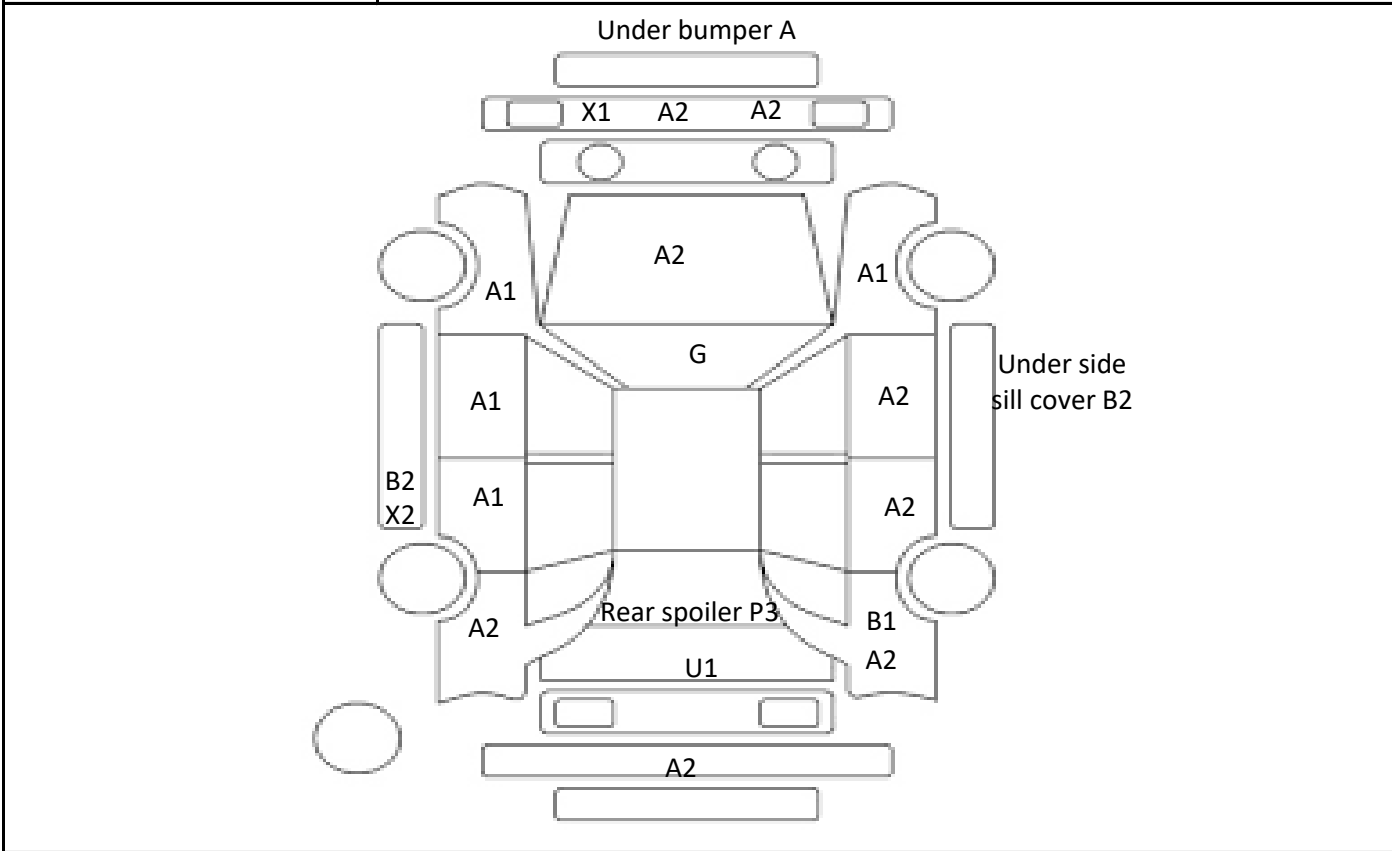

DATE
2024/3/2

Car Number	Chassis Number
F14-B68	ZVW30-1648787

(Remark)

A(Scratch)    U(Dent)    S(Rust)    W(Uneven paint)    X(Crack)    C(Corrode)    P(Paint Faded)

XX(Replacement)    X(Replacement requires)    G(Stone chip in the glass)    Scale: 1 < 2 < 3 < 4