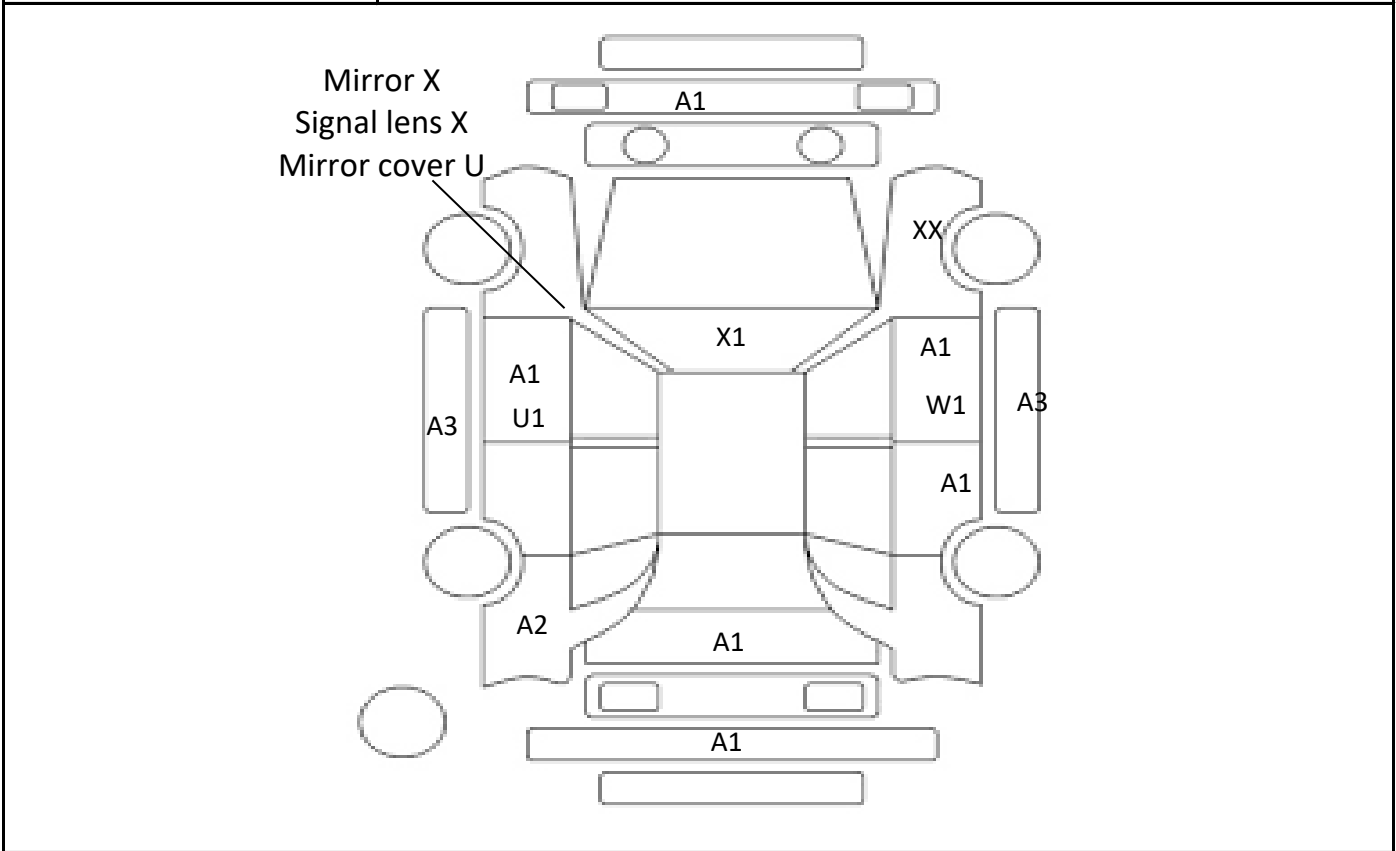

Car Number	Chassis Number
F13-D98	AZK10-2047988

(Remark)
Left side power mirror does not work smoothly.

A(Scratch) U(Dent) S(Rust) W(Uneven paint) X(Crack) C(Corrode) P(Paint Faded)
 XX(Replacement) X(Replacement requires) G(Stone chip in the glass) Scale: 1 < 2 < 3 < 4