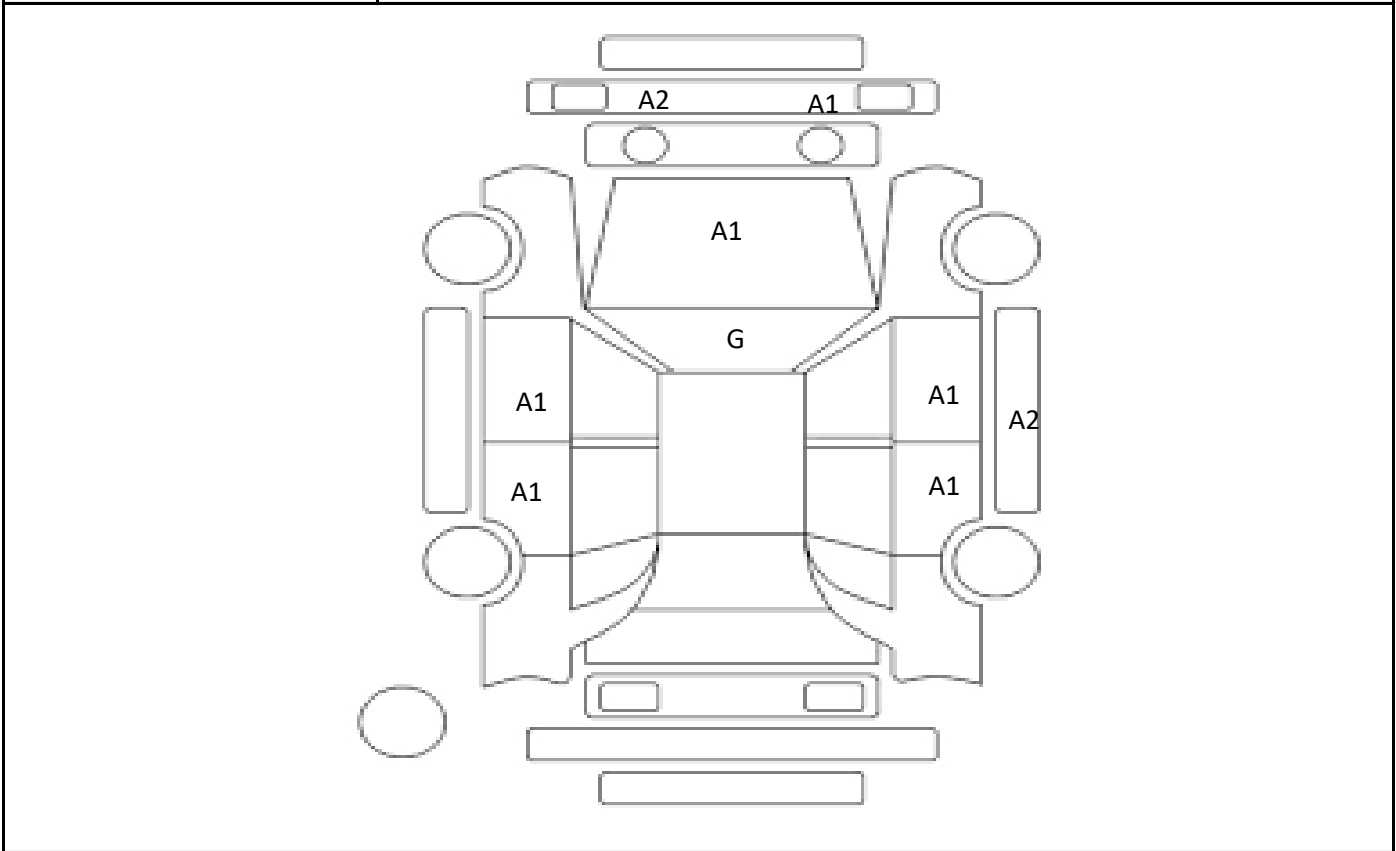

DATE
2024/4/26

Car Number	Chassis Number
F13-D78	USF40-5002836

(Remark)
 Left side power mirror does not work automatically / Door will be locked once you leave the key inside the unit.

A(Scratch) U(Dent) S(Rust) W(Uneven paint) X(Crack) C(Corrode) P(Paint Faded)
 XX(Replacement) X(Replacement requires) G(Stone chip in the glass) Scale: 1 < 2 < 3 < 4