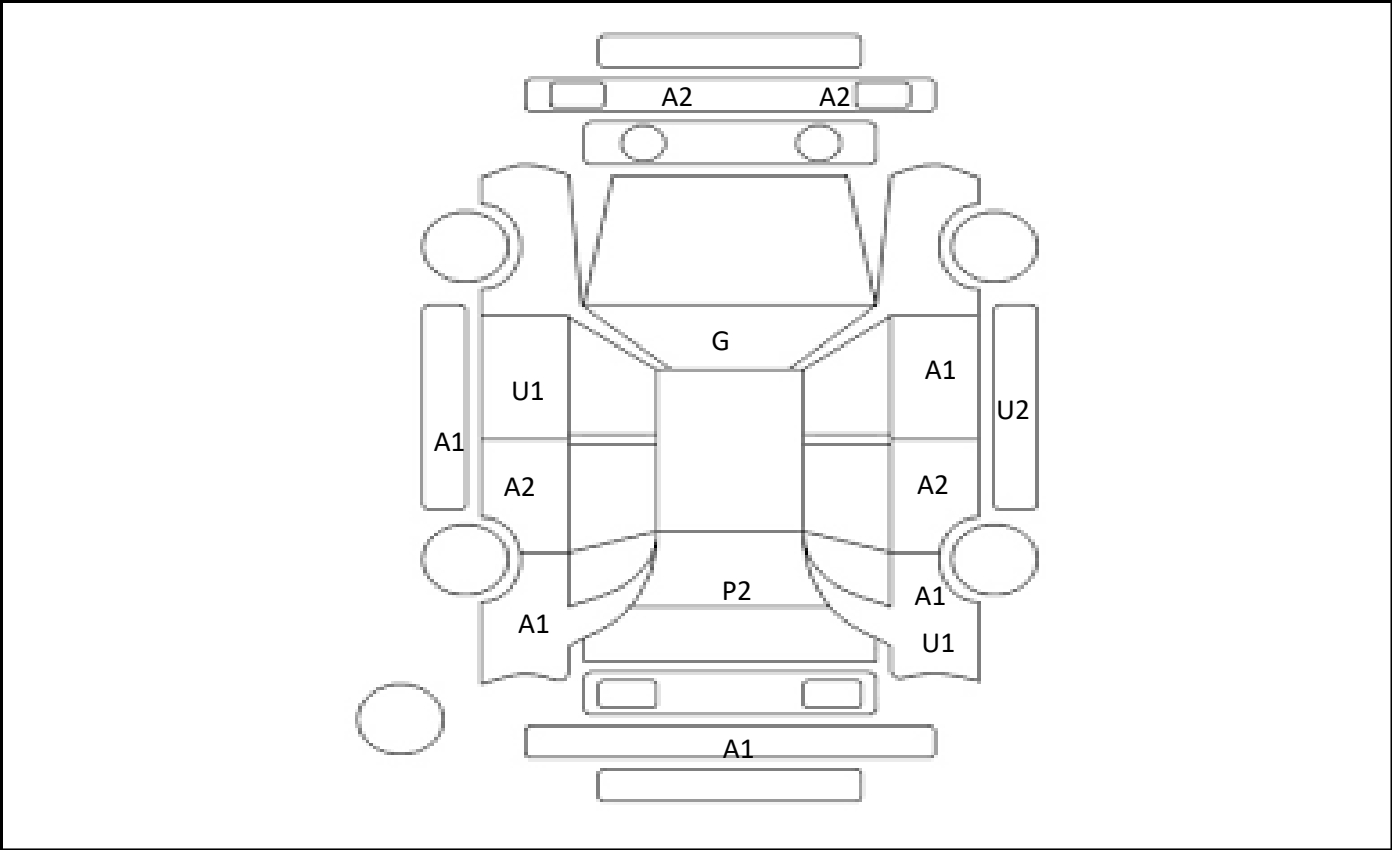

DATE
2024/4/23

Car Number	Chassis Number
F13-D14	ZVW30-5533618

(Remark)

A(Scratch) U(Dent) S(Rust) W(Uneven paint) X(Crack) C(Corrode) P(Paint Faded)
 XX(Replacement) X(Replacement requires) G(Stone chip in the glass) Scale: 1 < 2 < 3 < 4