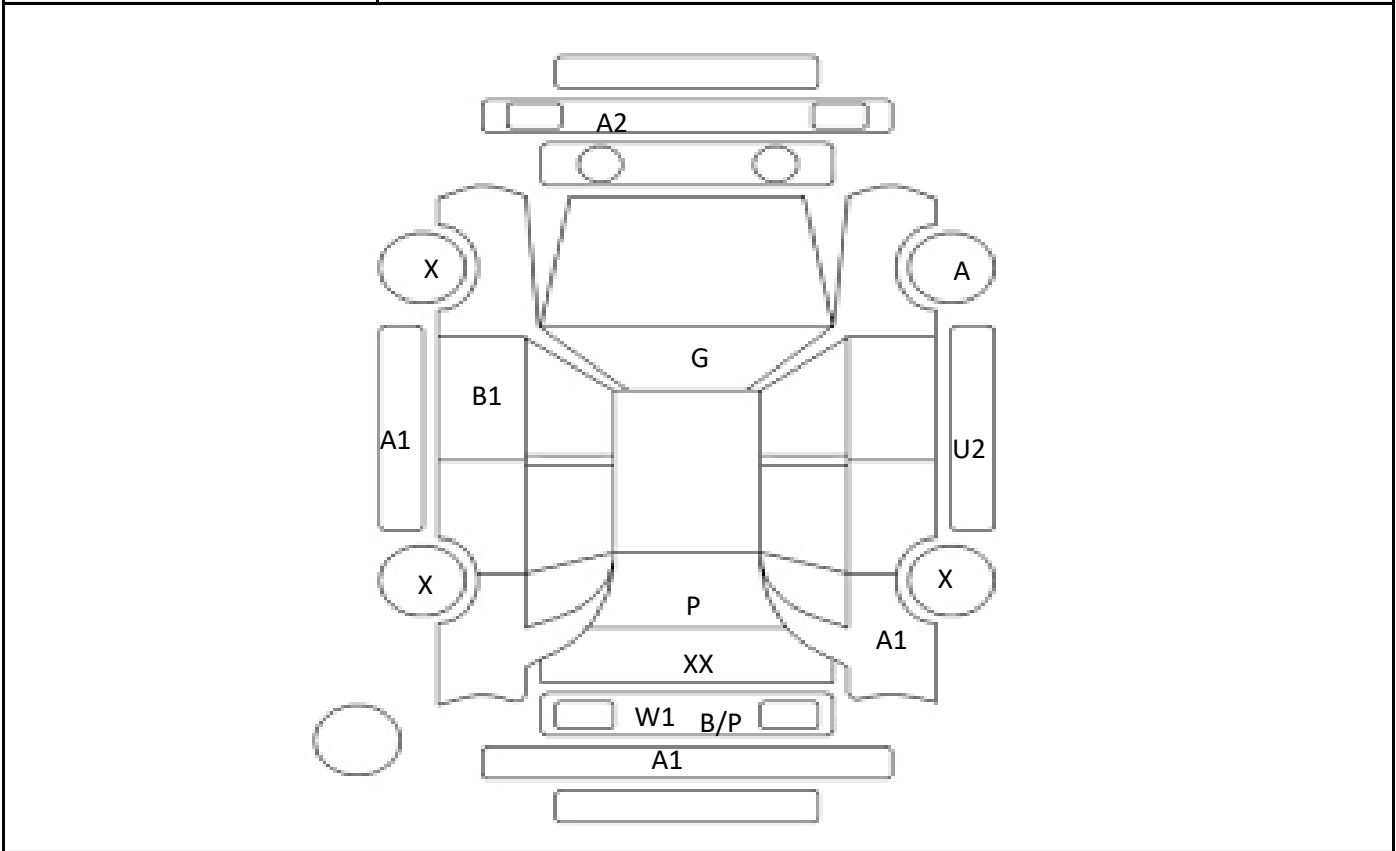

Car Number	Chassis Number
F13-C96	NZE121-3340075

(Remark)

A(Scratch) U(Dent) S(Rust) W(Uneven paint) X(Crack) C(Corrode) P(Paint Faded)
 XX(Replacement) X(Replacement requires) G(Stone chip in the glass) Scale: 1 < 2 < 3 < 4