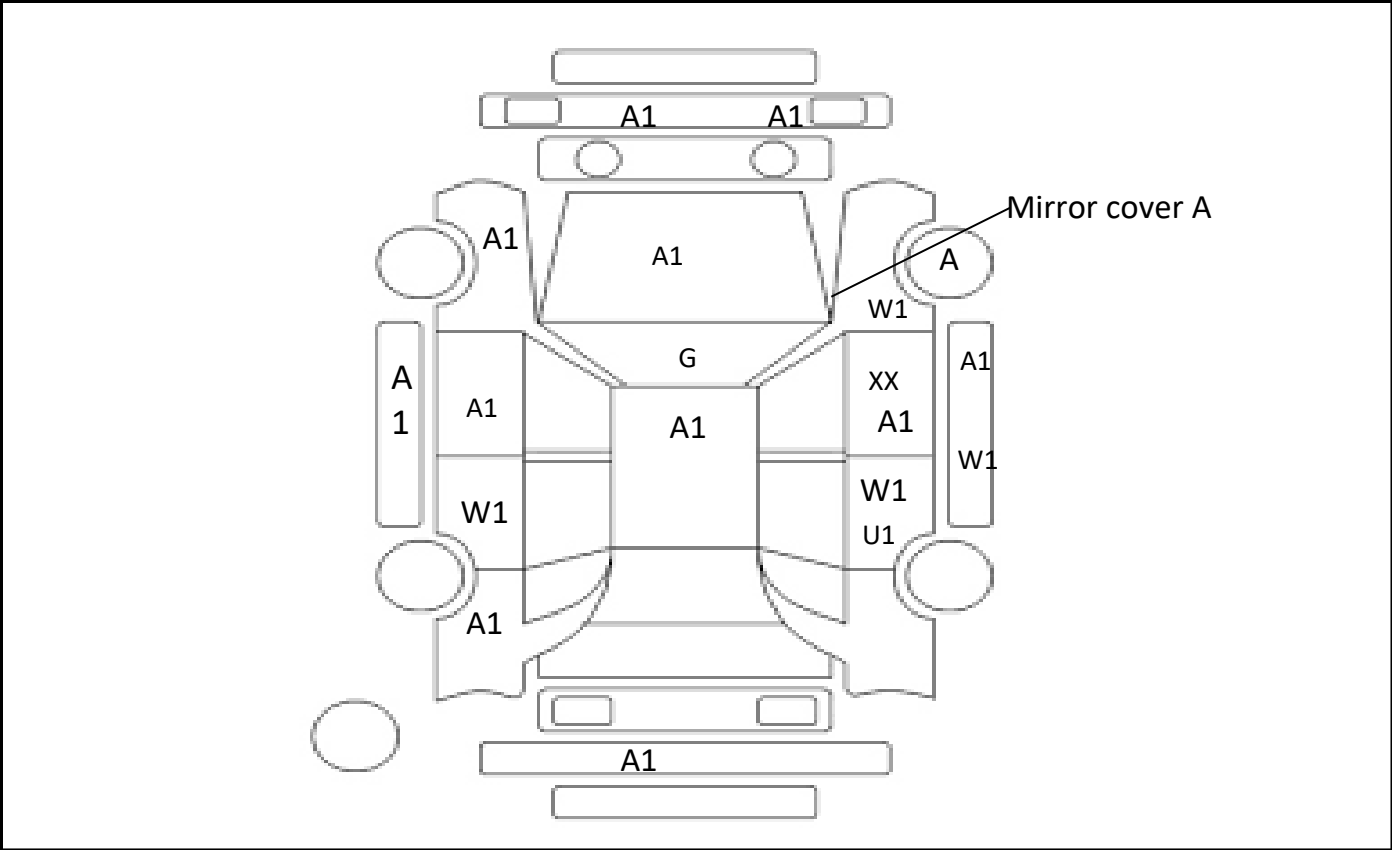

DATE
2024/2/28

Car Number	Chassis Number
F13-B44	AYZ10-1005665

(Remark)

A(Scratch) U(Dent) S(Rust) W(Uneven paint) X(Crack) C(Corrode) P(Paint Faded)
 XX(Replacement) X(Replacement requires) G(Stone chip in the glass) Scale: 1 < 2 < 3 < 4