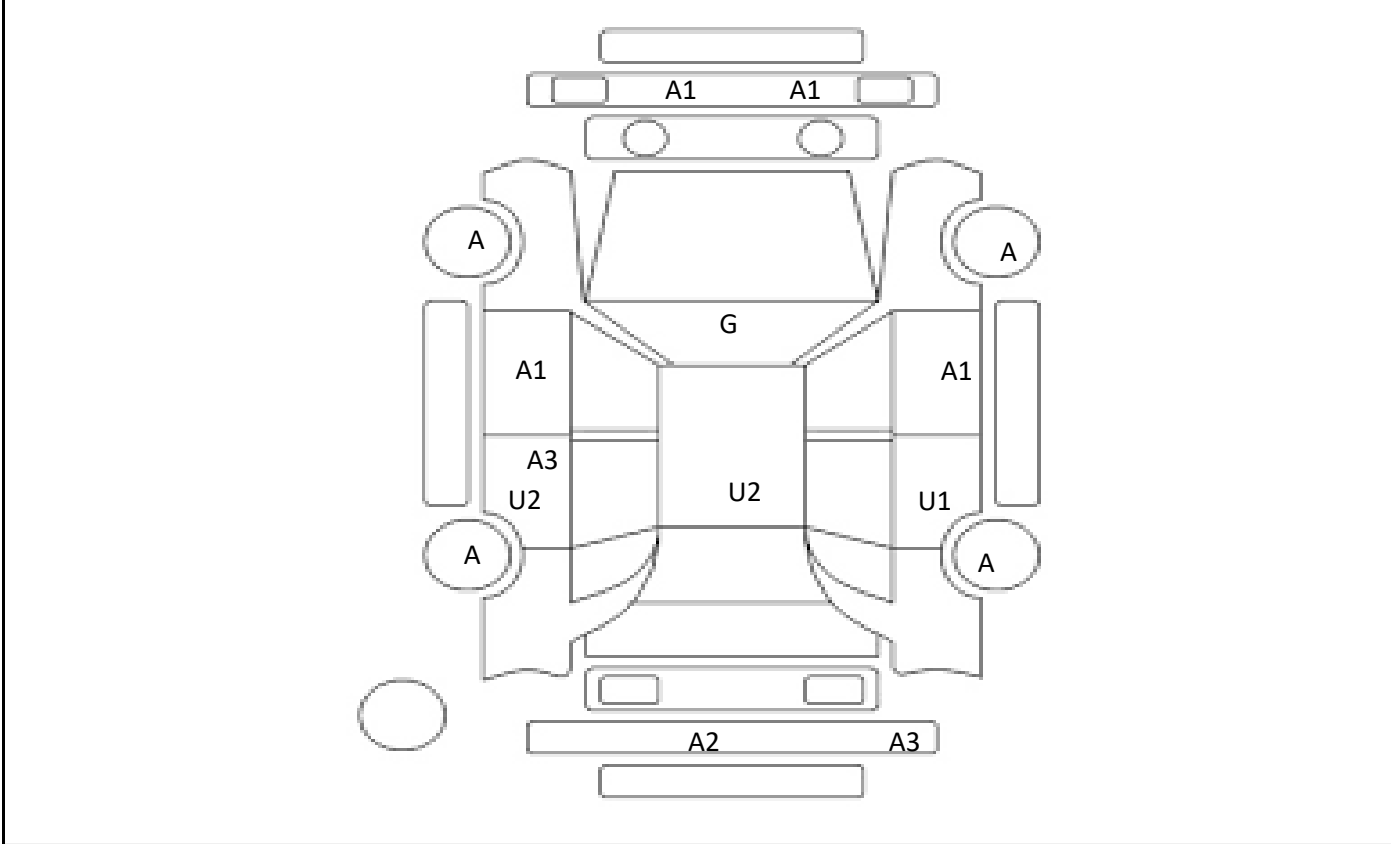

Car Number	Chassis Number
F12-D73	GYL25-0012269

(Remark)

A(Scratch) U(Dent) S(Rust) W(Uneven paint) X(Crack) C(Corrode) P(Paint Faded)
 XX(Replacement) X(Replacement requires) G(Stone chip in the glass) Scale: 1 < 2 < 3 < 4