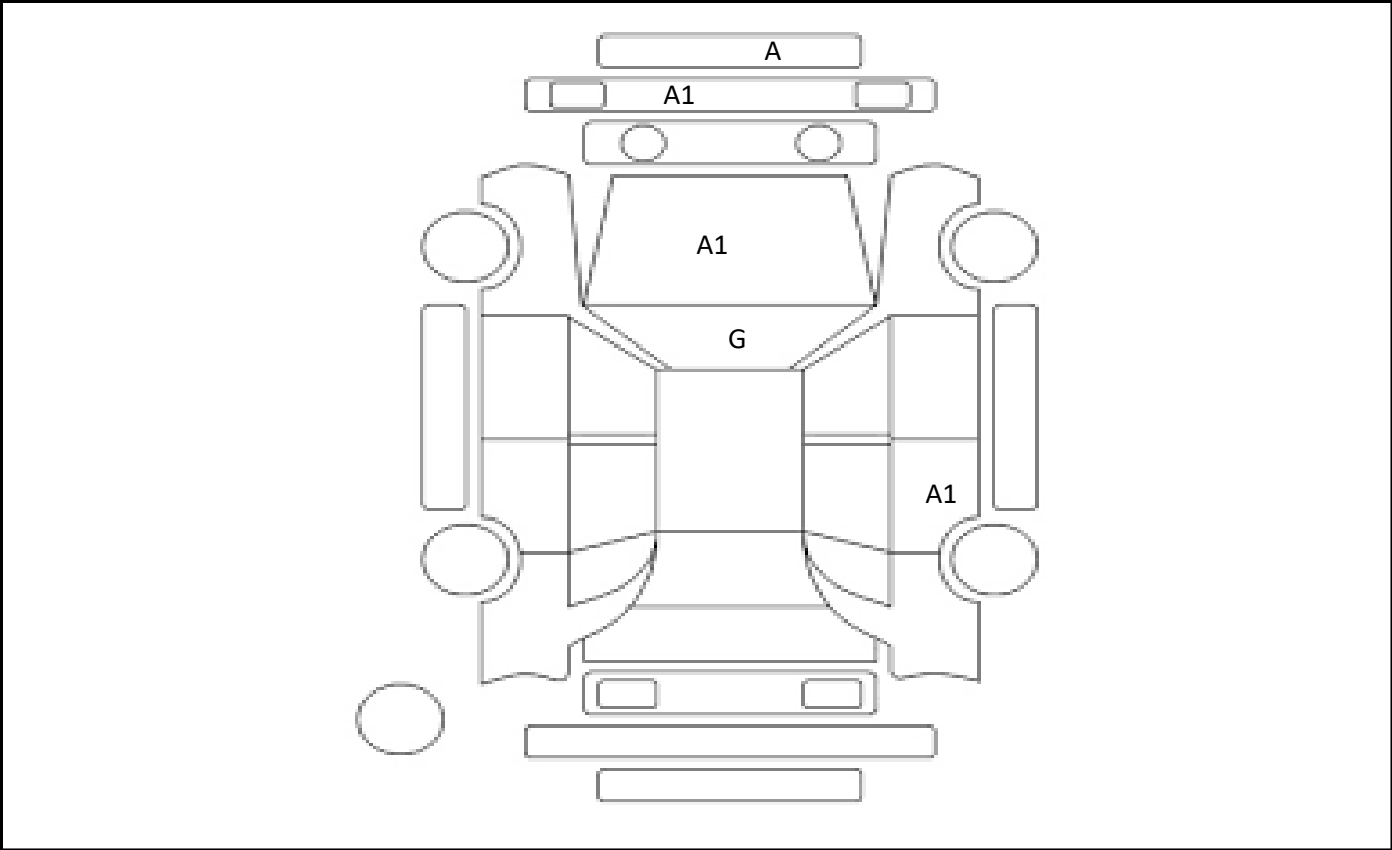

DATE
2024/4/24

Car Number	Chassis Number
F11-D83	AWS210-6109565

(Remark)

A(Scratch) U(Dent) S(Rust) W(Uneven paint) X(Crack) C(Corrode) P(Paint Faded)
 XX(Replacement) X(Replacement requires) G(Stone chip in the glass) Scale: 1 < 2 < 3 < 4