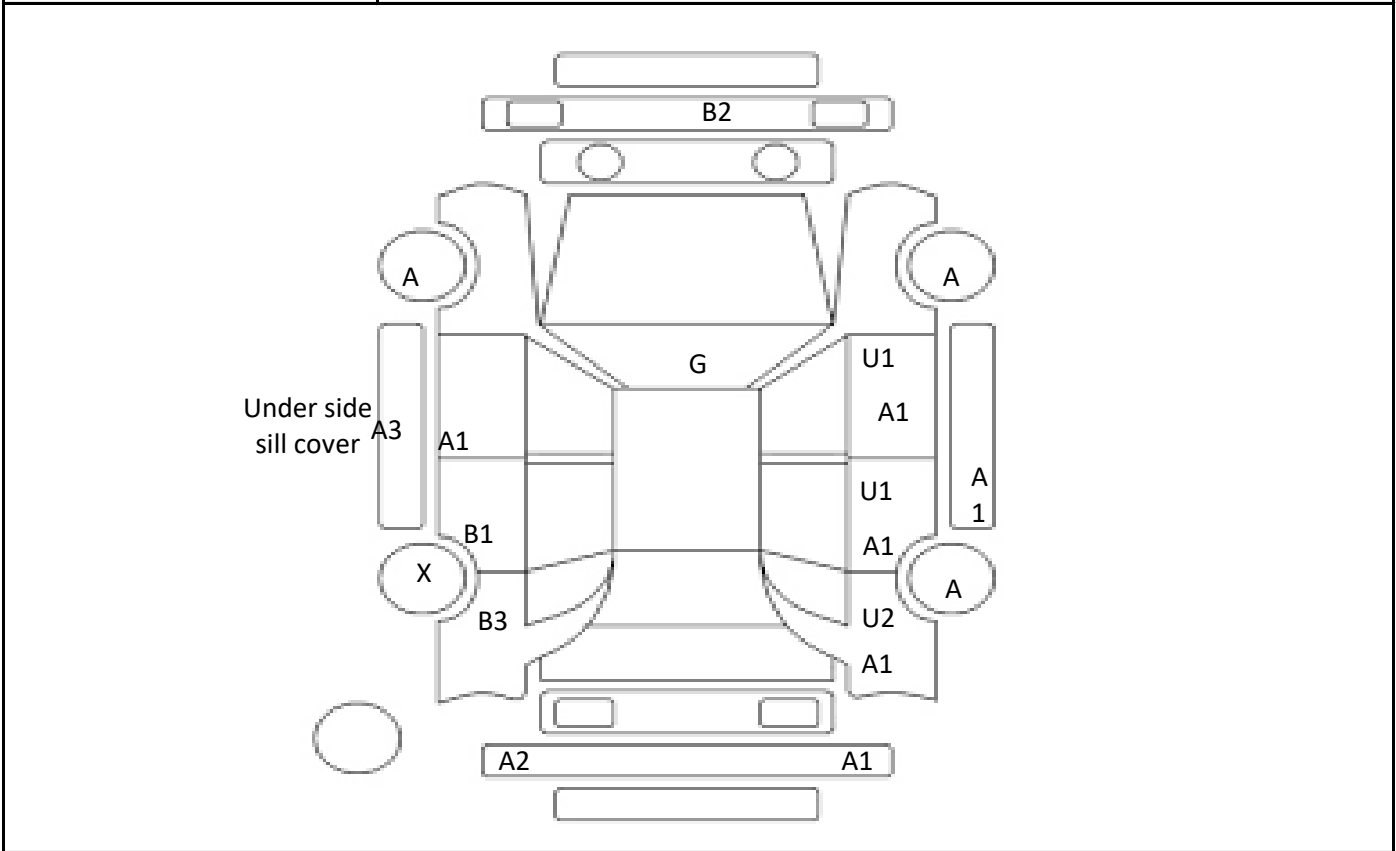

Car Number	Chassis Number
F11-C70	ANF10-2065325

(Remark)

A(Scratch) U(Dent) S(Rust) W(Uneven paint) X(Crack) C(Corrode) P(Paint Faded)
 XX(Replacement) X(Replacement requires) G(Stone chip in the glass) Scale: 1 < 2 < 3 < 4