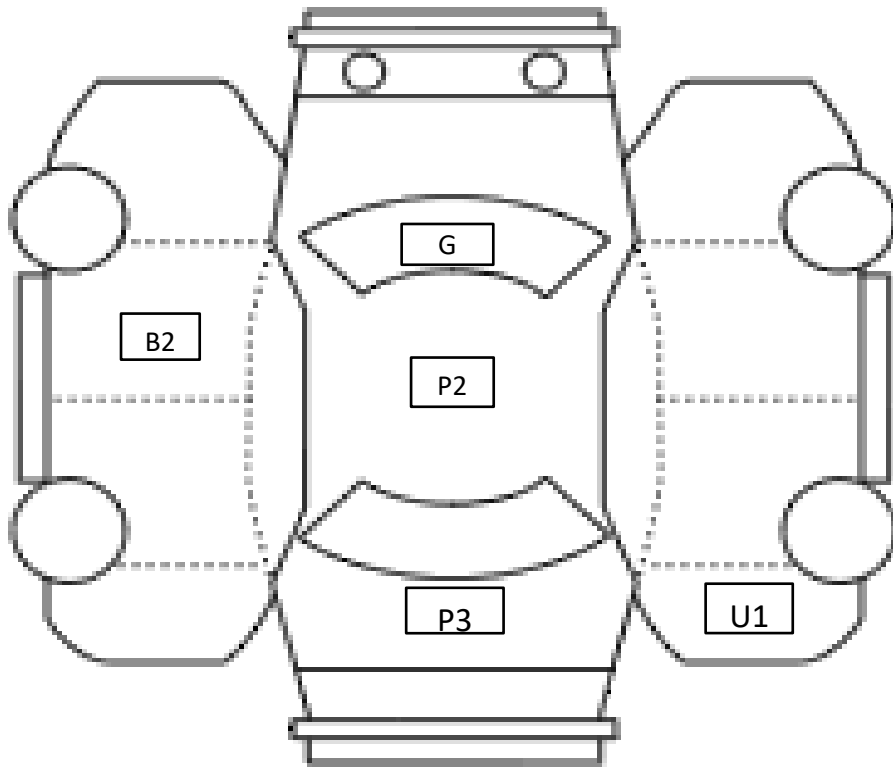

DATE		
2024/2/4		

Car Number	Chassis Number
F11-A70	J200E-0031971

(Remark)

A(Scratch) U(Dent) S(Rust) W(Uneven paint) X(Crack) C(Corrode) P(Paint Faded)
XX(Replacement) X(Replacement requires) G(Stone chip in the glass) Scale: 1 < 2 < 3 < 4