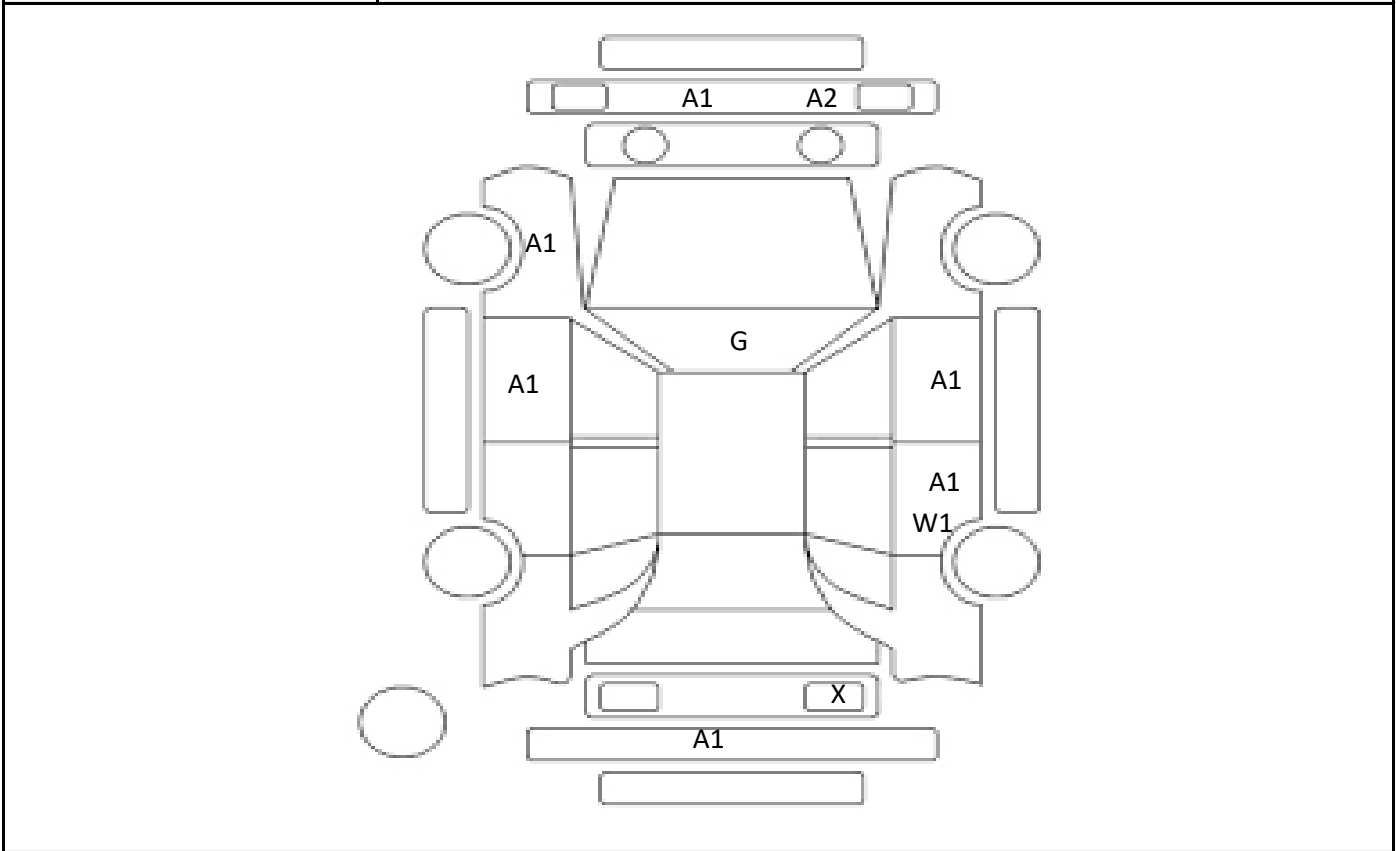

Car Number	Chassis Number
F10-D98	ZVW30-5753252

(Remark)

A(Scratch) U(Dent) S(Rust) W(Uneven paint) X(Crack) C(Corrode) P(Paint Faded)
 XX(Replacement) X(Replacement requires) G(Stone chip in the glass) Scale: 1 < 2 < 3 < 4