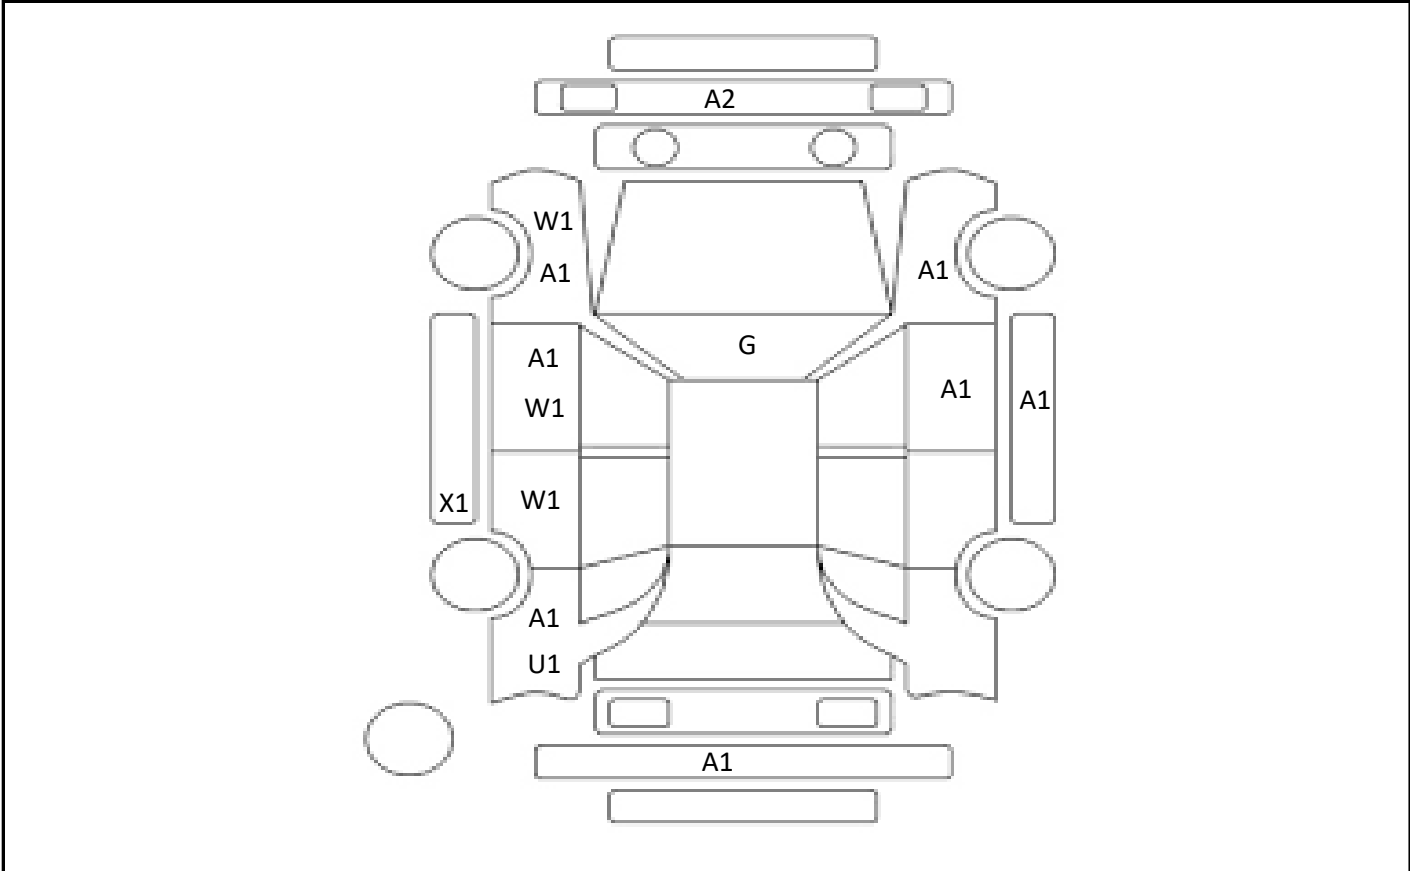

DATE
2024/4/26

Car Number	Chassis Number
F10-D65	GWS204-0022236

(Remark)

A(Scratch) U(Dent) S(Rust) W(Uneven paint) X(Crack) C(Corrode) P(Paint Faded)
 XX(Replacement) X(Replacement requires) G(Stone chip in the glass) Scale: 1 < 2 < 3 < 4