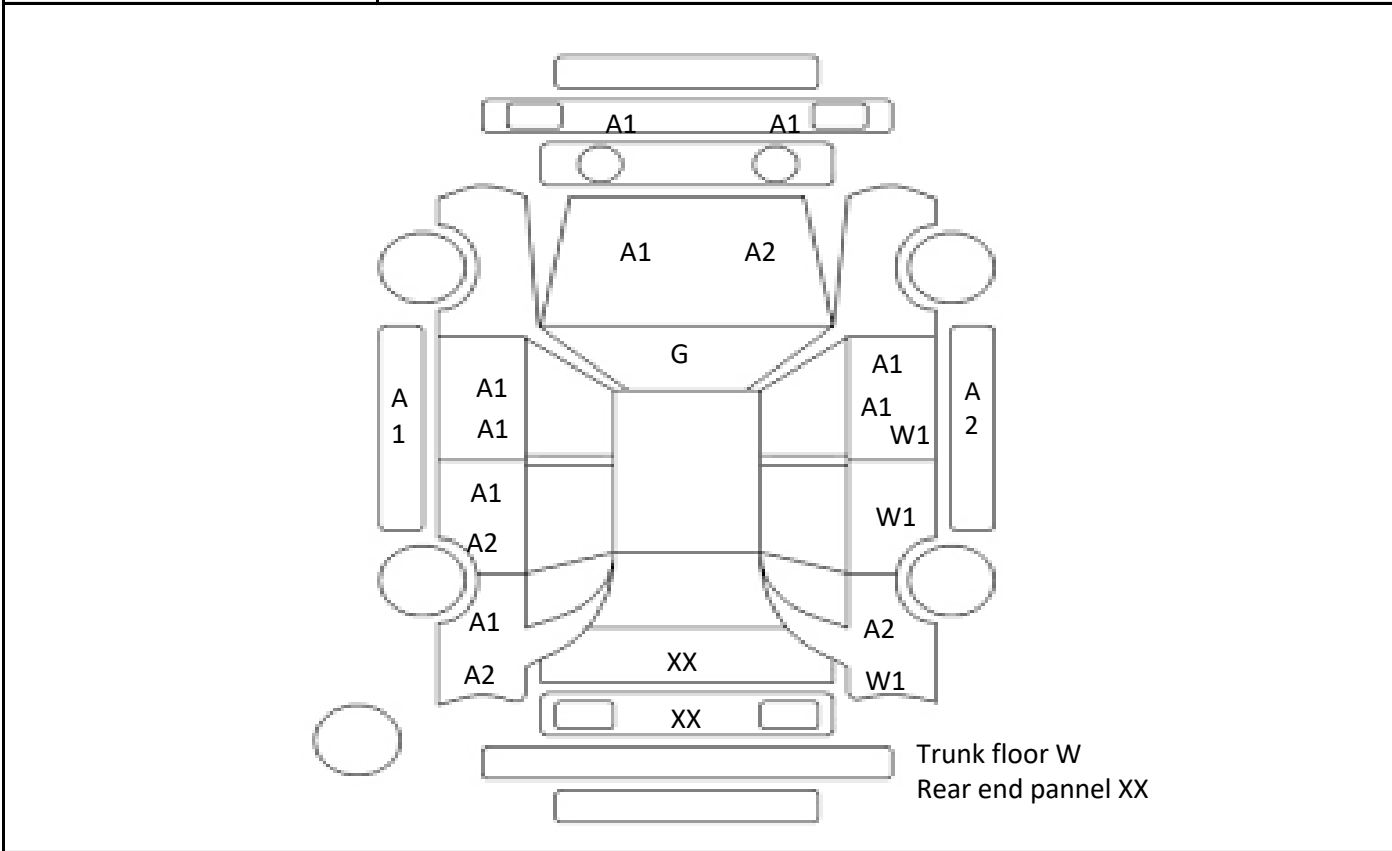

Car Number	Chassis Number
F10-C28	AYH30-0026991

(Remark)

A(Scratch) U(Dent) S(Rust) W(Uneven paint) X(Crack) C(Corrode) P(Paint Faded)
 XX(Replacement) X(Replacement requires) G(Stone chip in the glass) Scale: 1 < 2 < 3 < 4