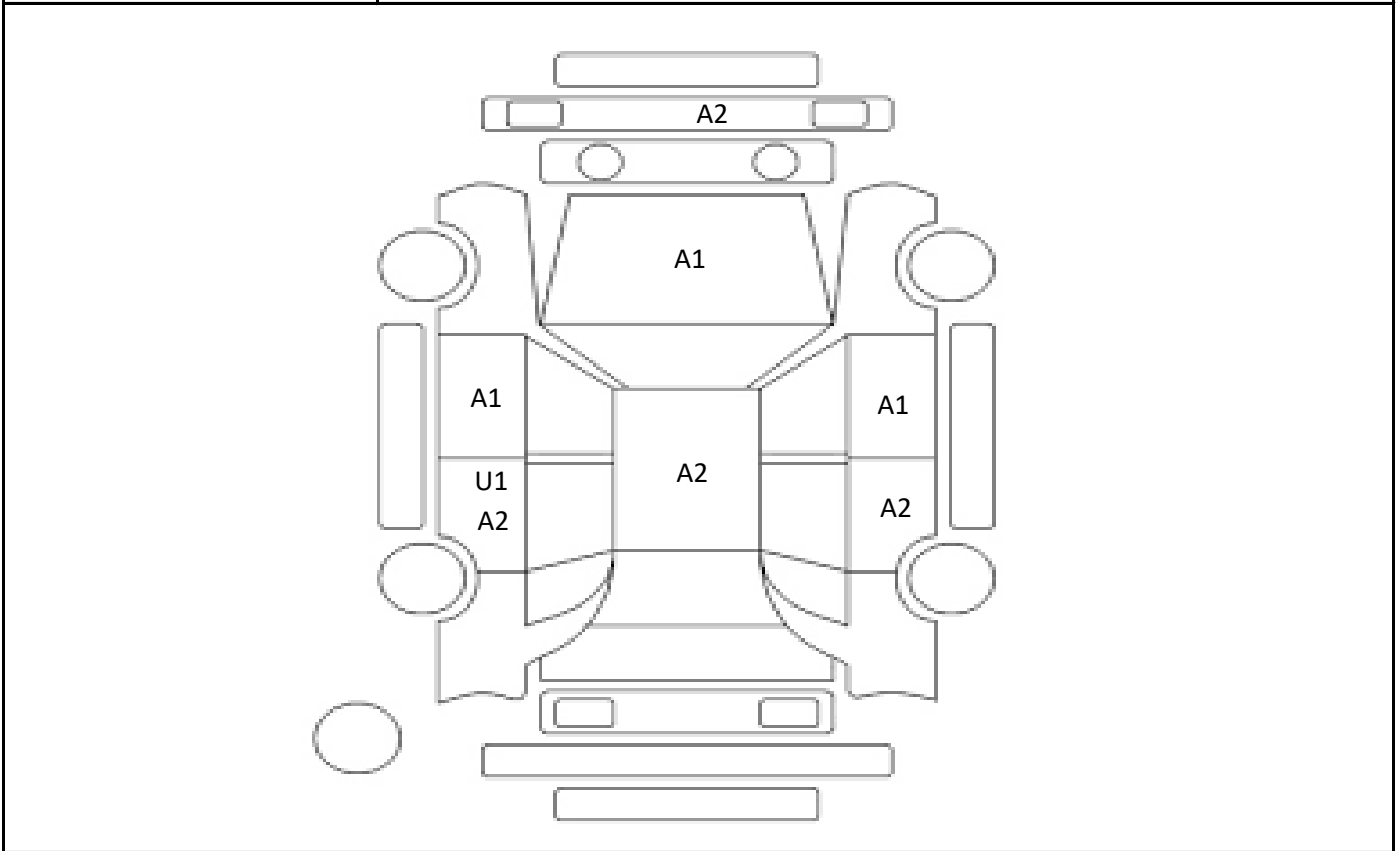

Car Number	Chassis Number
F10-C16	ZVW41-0062074

(Remark)

A(Scratch) U(Dent) S(Rust) W(Uneven paint) X(Crack) C(Corrode) P(Paint Faded)
 XX(Replacement) X(Replacement requires) G(Stone chip in the glass) Scale: 1 < 2 < 3 < 4